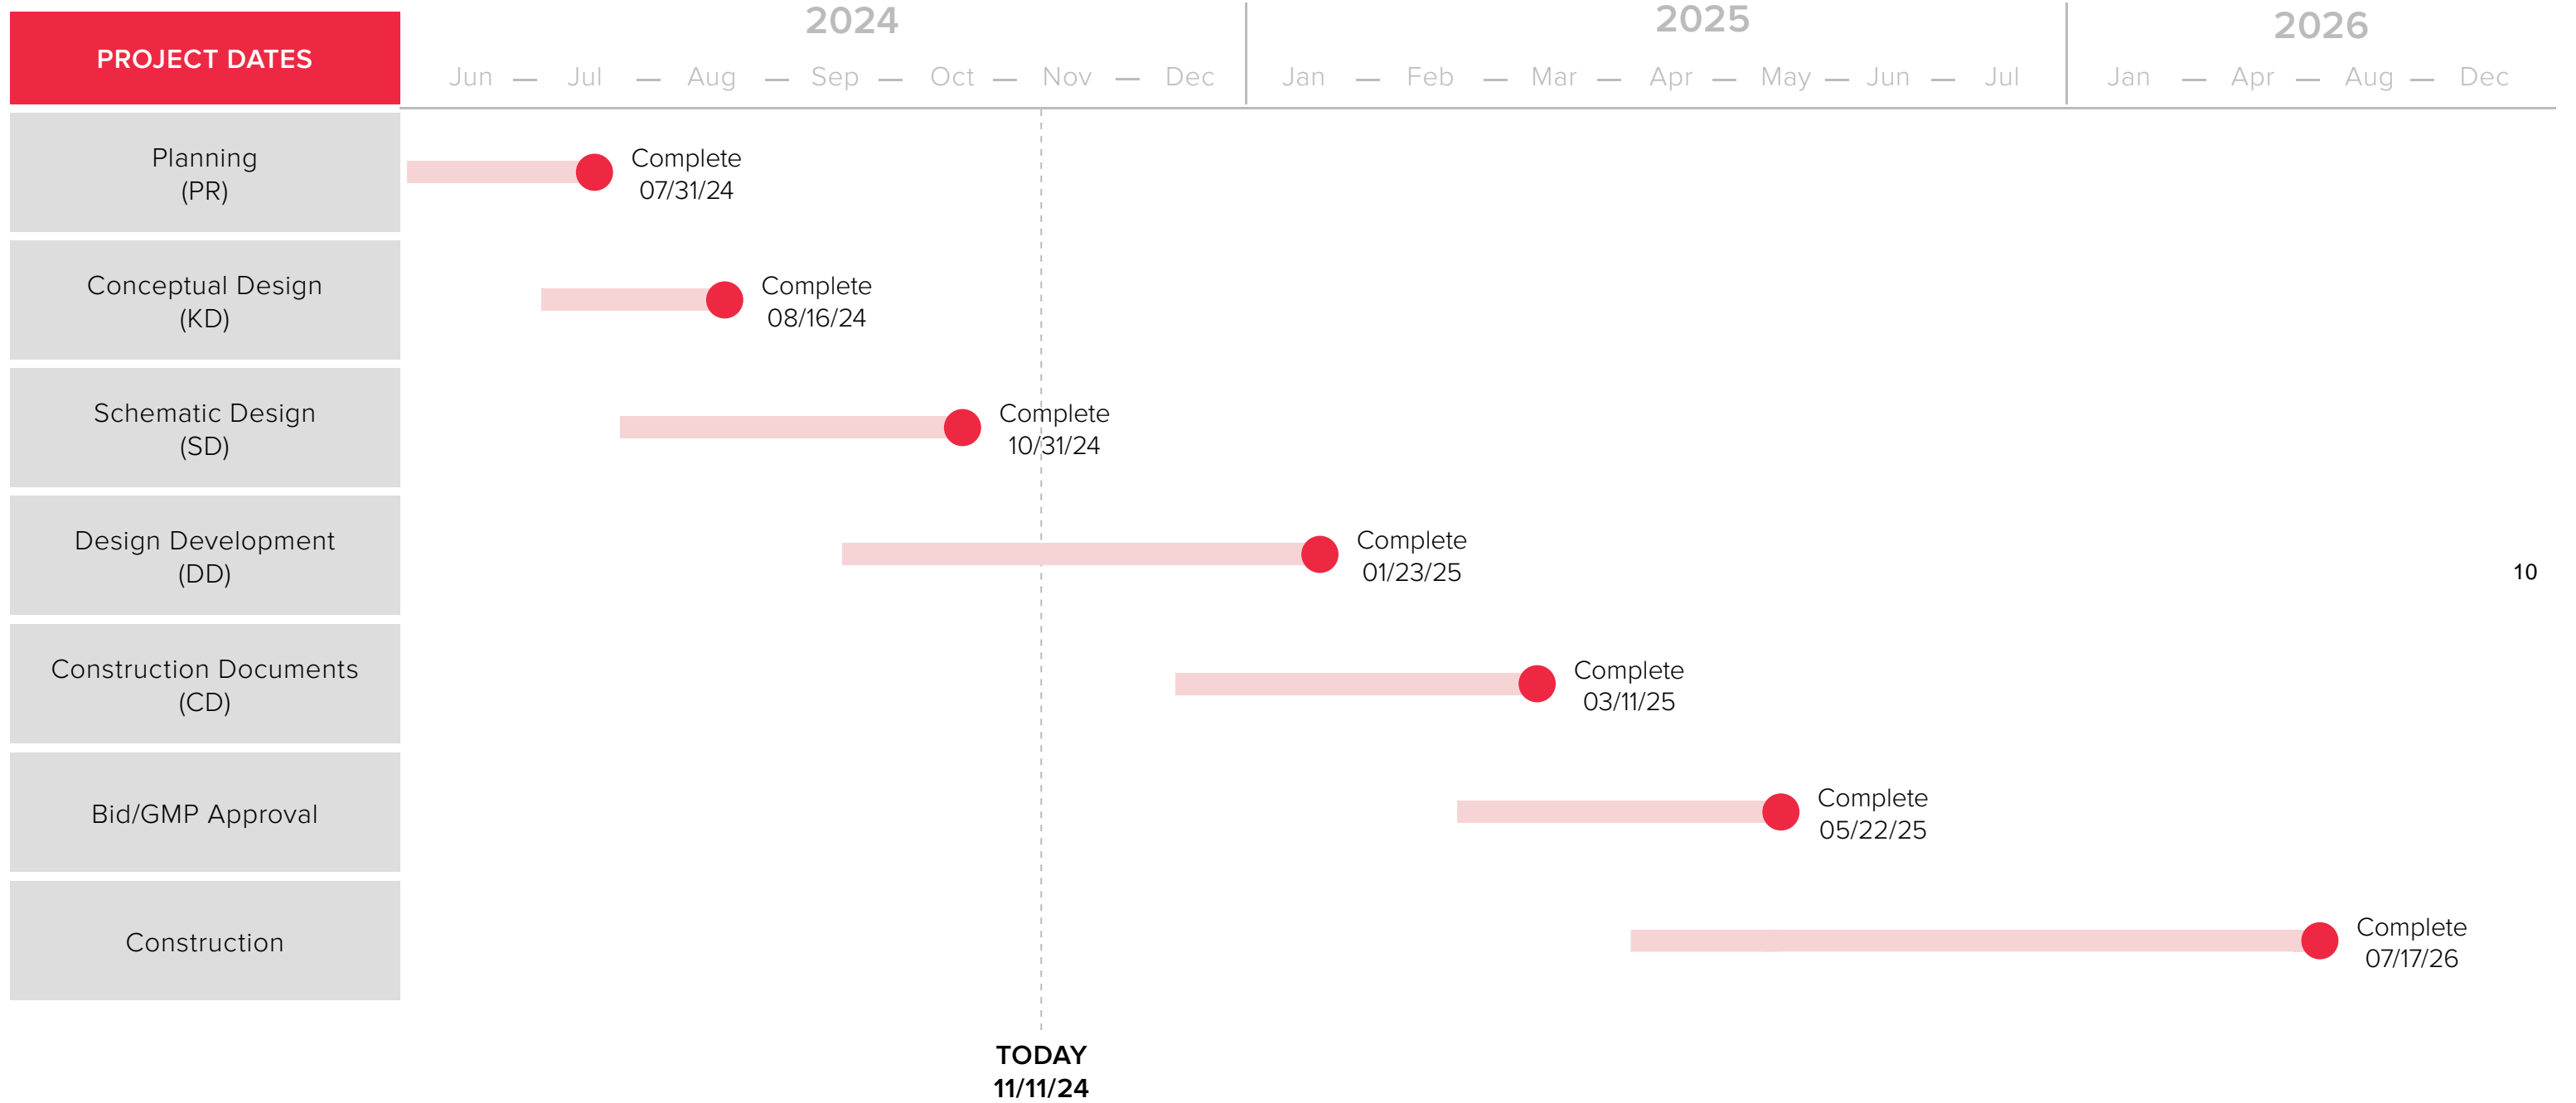

PERSPECTIVE

03

MANSFIELD INDEPENDENT SCHOOL DISTRICT SAFETY OPERATIONS CENTER

10

MORE THAN ARCHITECTS