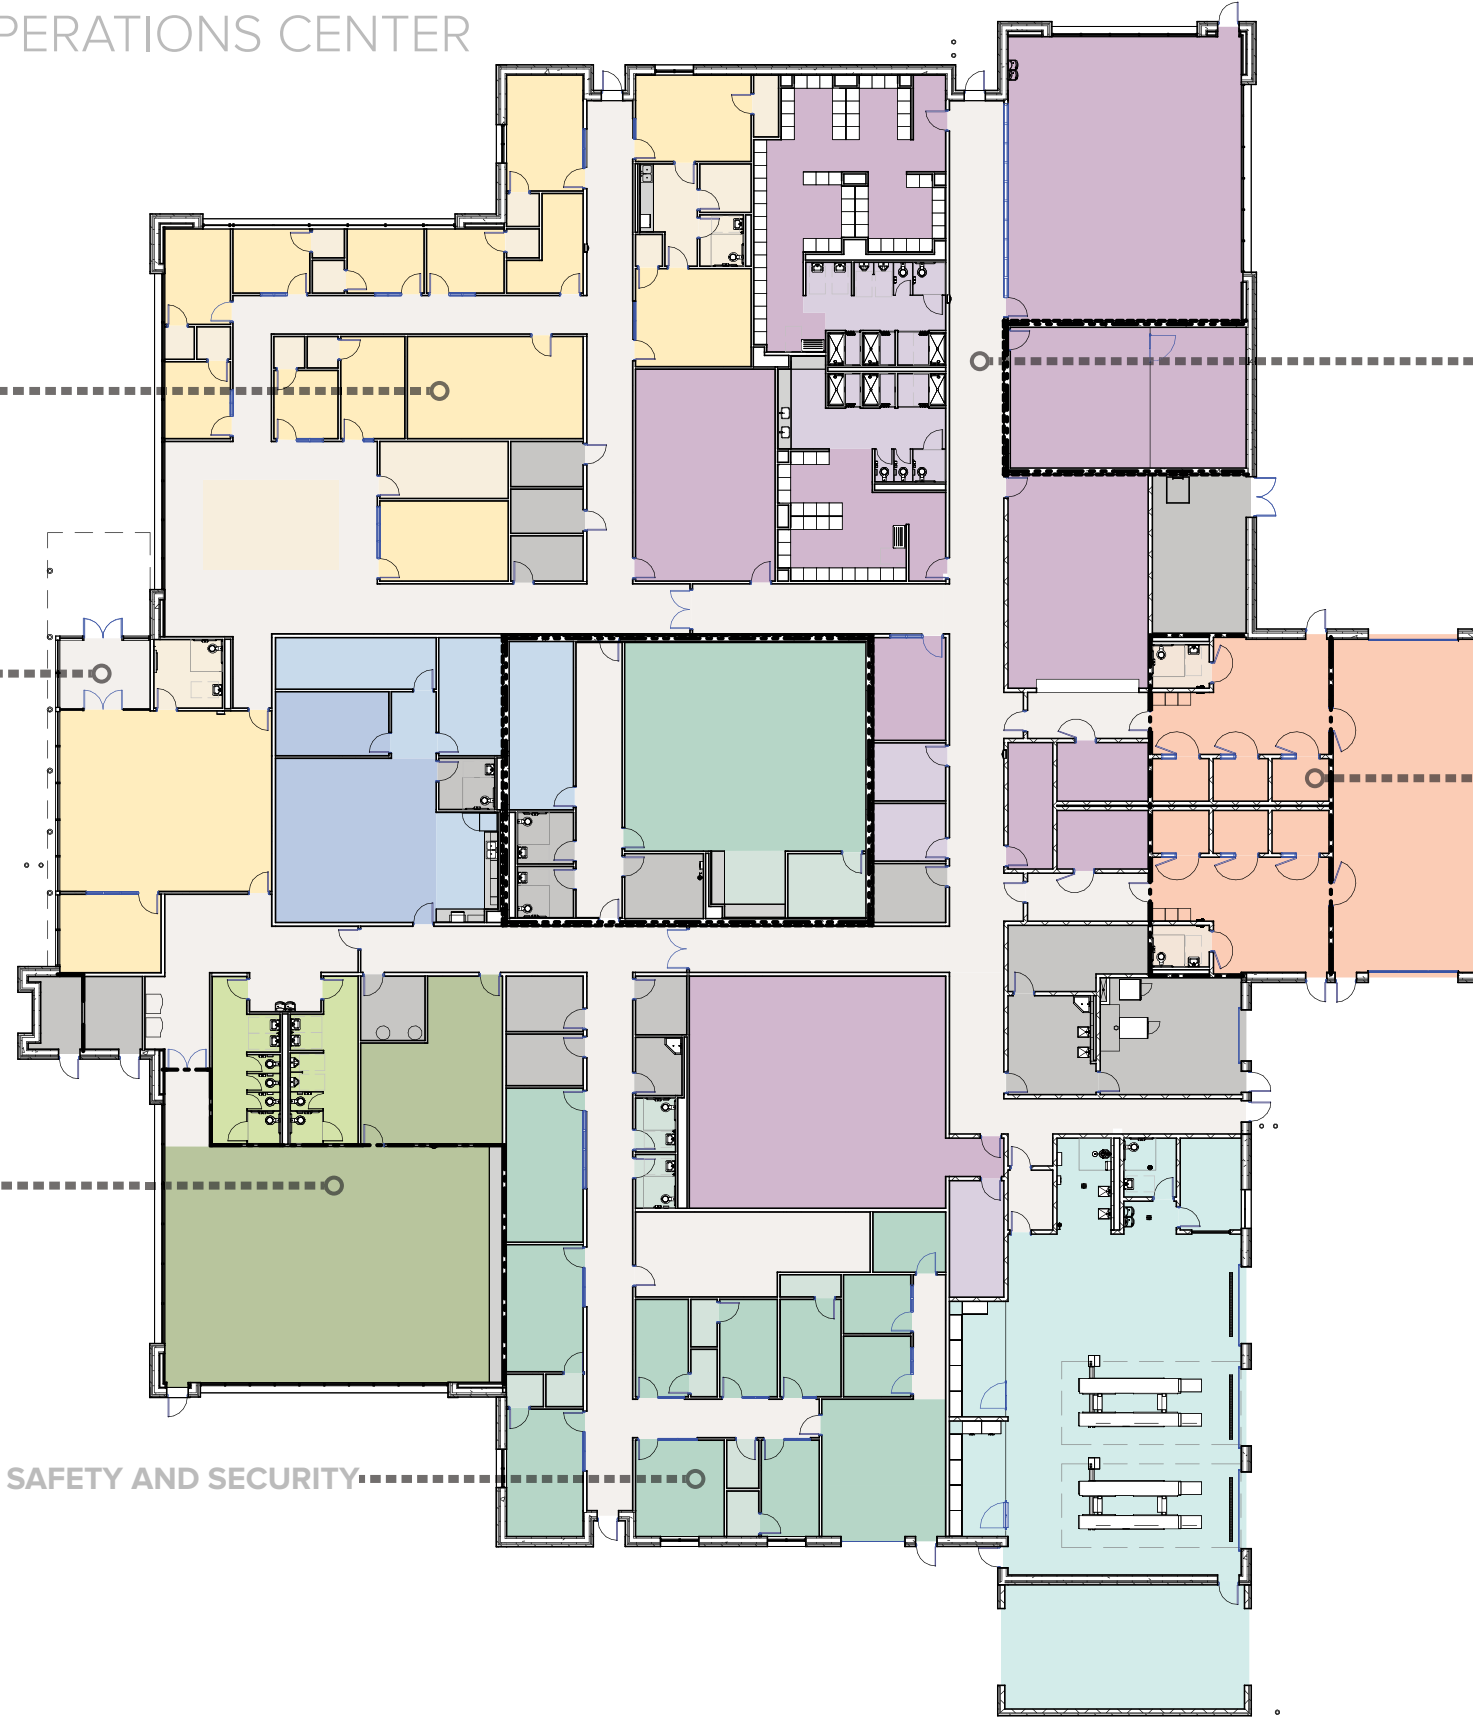

SCHEDULE 04

MANSFIELD INDEPENDENT SCHOOL DISTRICT
SAFETY OPERATIONS CENTER

LEGEND

-  Main Entry
-  Secure Entry
-  New Mansfield ISD Police and Safety Operations Center
-  Existing Mansfield City Hall
-  Existing Mansfield Public Library
-  Existing Mansfield Activities Center
-  Existing Tarrant County Tax Office
-  Sally Port
-  Wash Bay
-  Custodial Receiving
-  Camera / Fire Alarm Unloading
-  Tornado Shelter Boundary
-  Parking Space Count 4
-  Fence Line
-  Existing Railroad Track

POLICE ADMINISTRATION

MAIN ENTRY

SHARED SPACES

SAFETY AND SECURITY

POLICE DEPARTMENT
TECHNICAL SPACES

DETENTION

MANSFIELD INDEPENDENT SCHOOL DISTRICT SAFETY OPERATIONS CENTER

COLOR LEGEND

- Detention
- Detention Support
- Main Entrance and Police Administration
- Police Administration Support
- Safety and Security
- Safety and Security Support
- Shared Spaces
- Shared Spaces Support
- Dispatch
- Dispatch Support
- Police Department Technical Spaces
- Police Department Technical Spaces Support
- Circulation
- General Facility Support