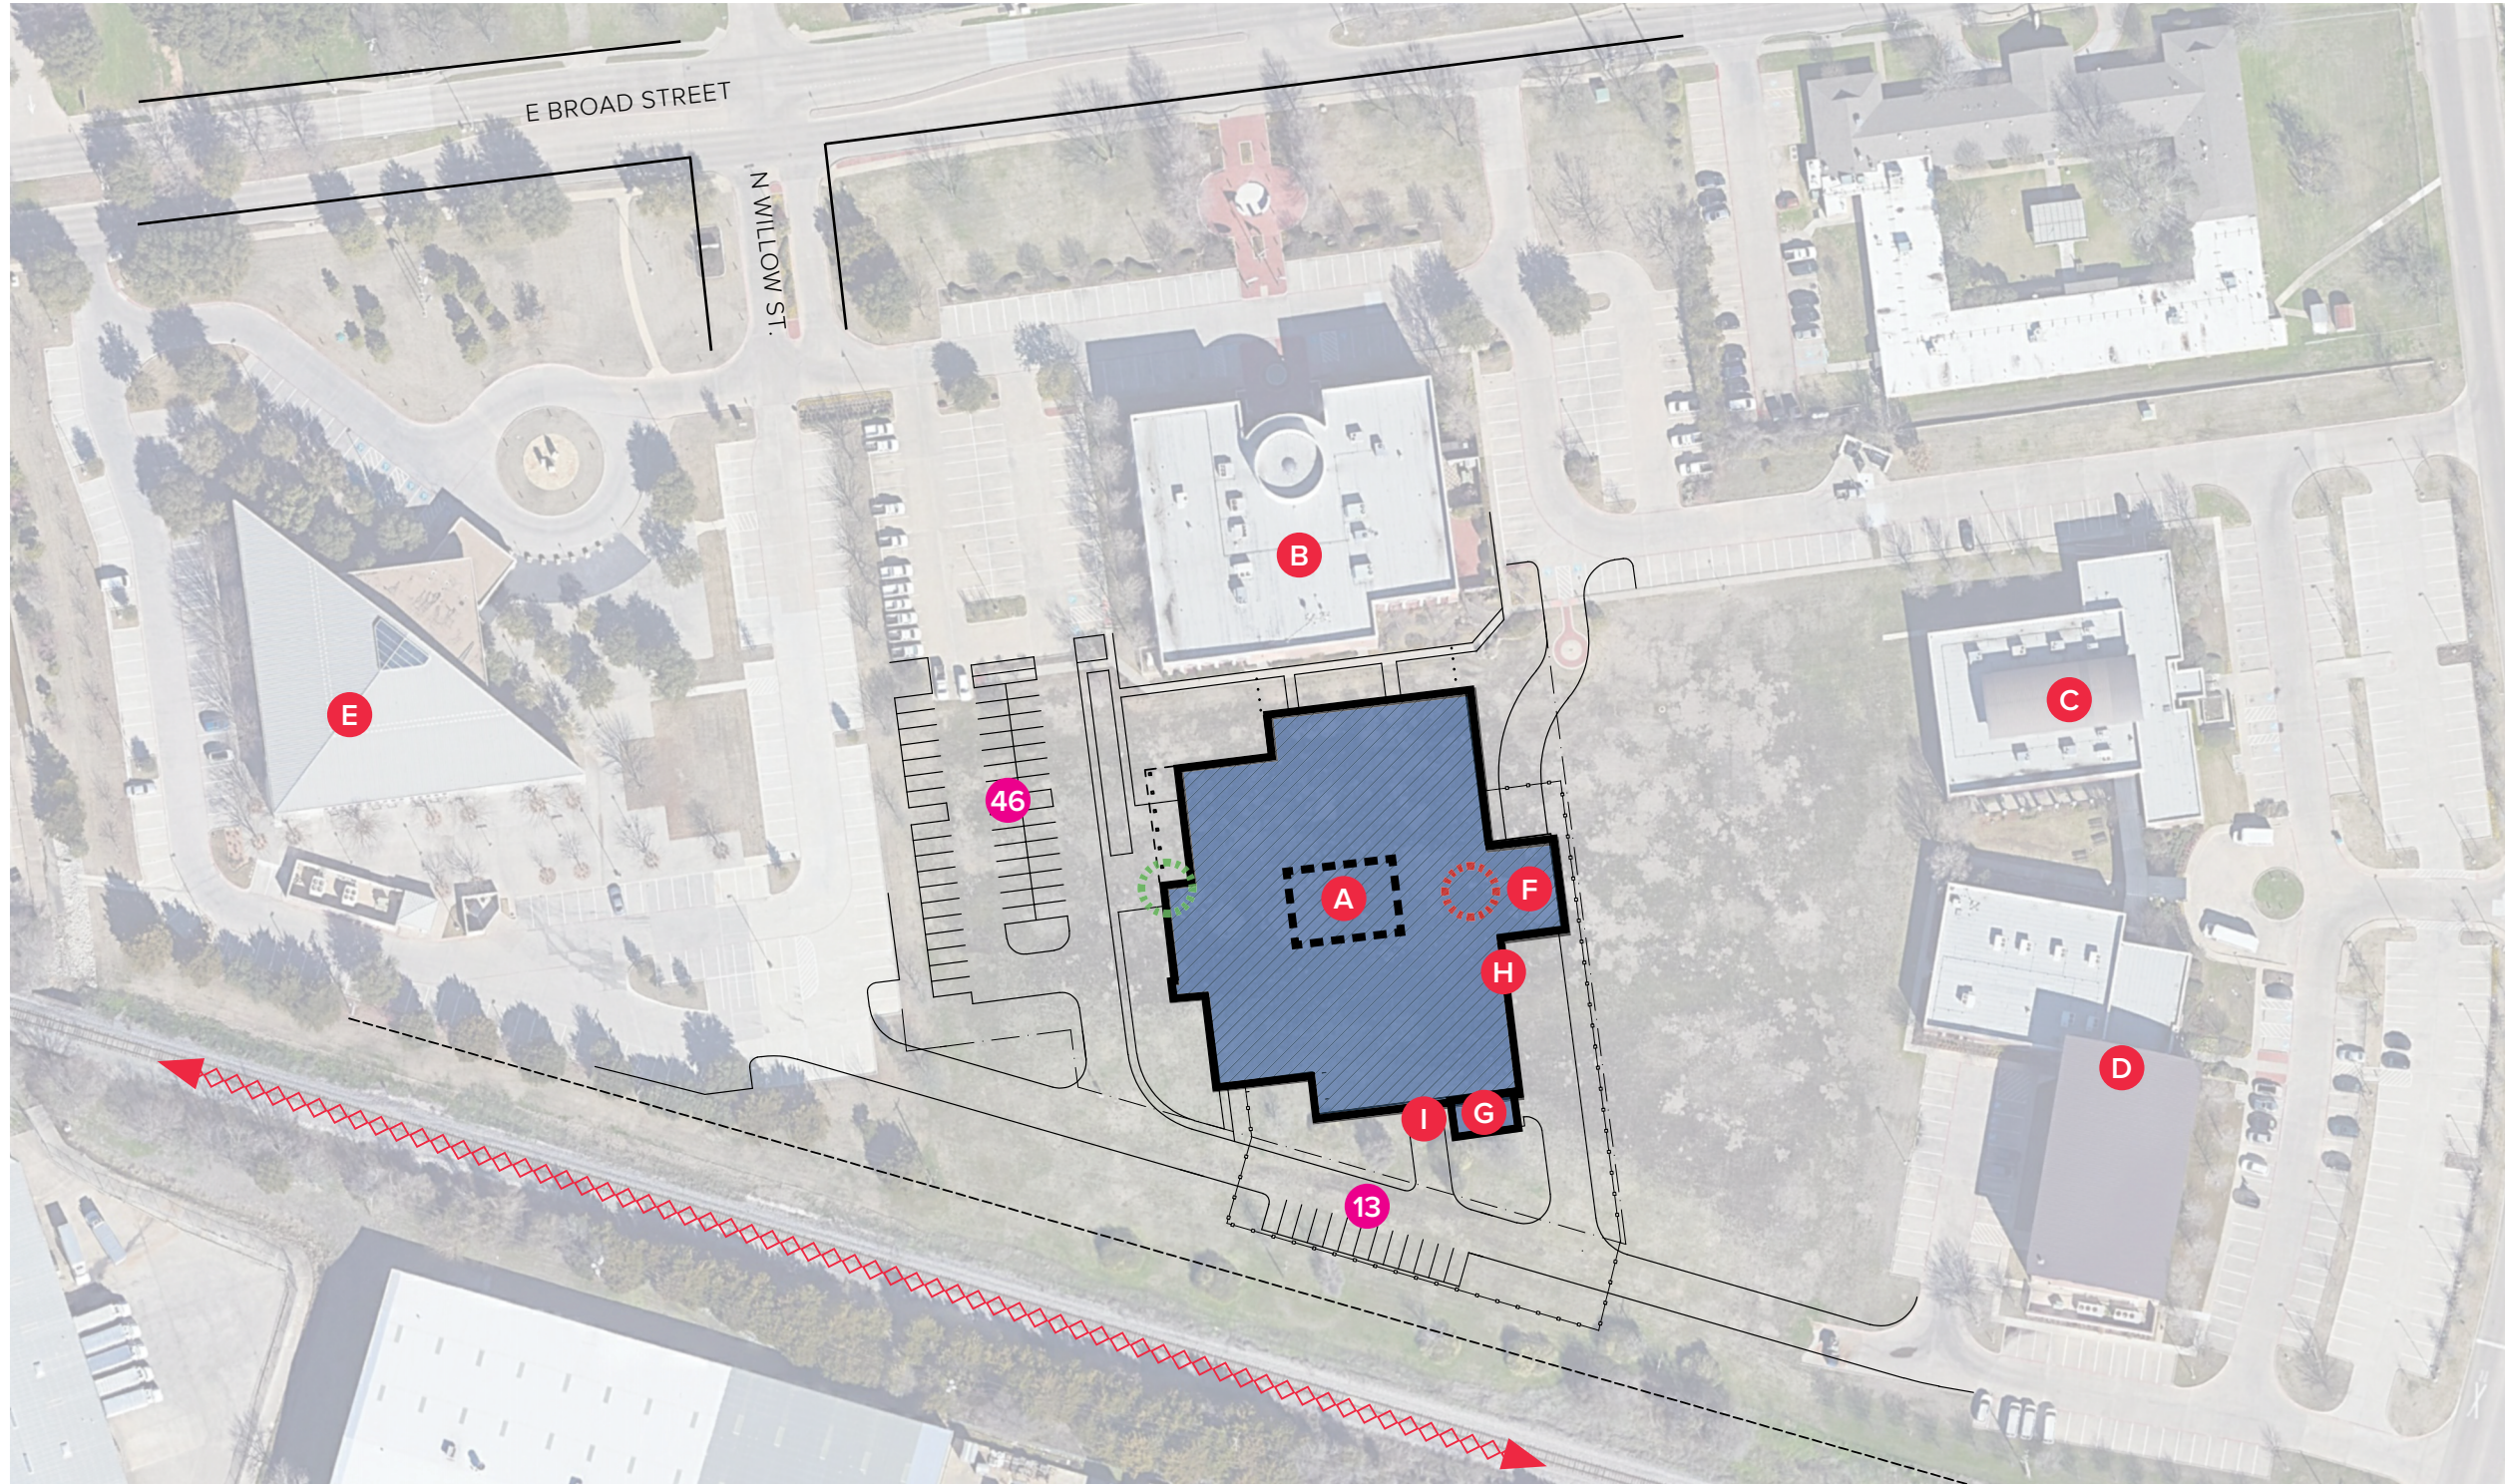

MANSFIELD INDEPENDENT SCHOOL DISTRICT
SAFETY OPERATIONS CENTER
November 11, 2024

SCHEMATIC DESIGN PRESENTATION

MANSFIELD INDEPENDENT SCHOOL DISTRICT
SAFETY OPERATIONS CENTER

SITE PLAN 01

FLOOR PLAN 02

PERSPECTIVES 03

SCHEDULE 04

MANSFIELD INDEPENDENT SCHOOL DISTRICT
SAFETY OPERATIONS CENTER

LEGEND

-  Main Entry
-  Secure Entry
-  New Mansfield ISD Police and Safety Operations Center
-  Existing Mansfield City Hall
-  Existing Mansfield Public Library
-  Existing Mansfield Activities Center
-  Existing Tarrant County Tax Office
-  Sally Port
-  Wash Bay
-  Custodial Receiving
-  Camera / Fire Alarm Unloading
-  Tornado Shelter Boundary
-  Parking Space Count 4
-  Fence Line
-  Existing Railroad Track

MANSFIELD INDEPENDENT SCHOOL DISTRICT SAFETY OPERATIONS CENTER

COLOR LEGEND

- Detention
- Detention Support
- Main Entrance and Police Administration
- Police Administration Support
- Safety and Security
- Safety and Security Support
- Shared Spaces
- Shared Spaces Support
- Dispatch
- Dispatch Support
- Police Department Technical Spaces
- Police Department Technical Spaces Support
- Circulation
- General Facility Support