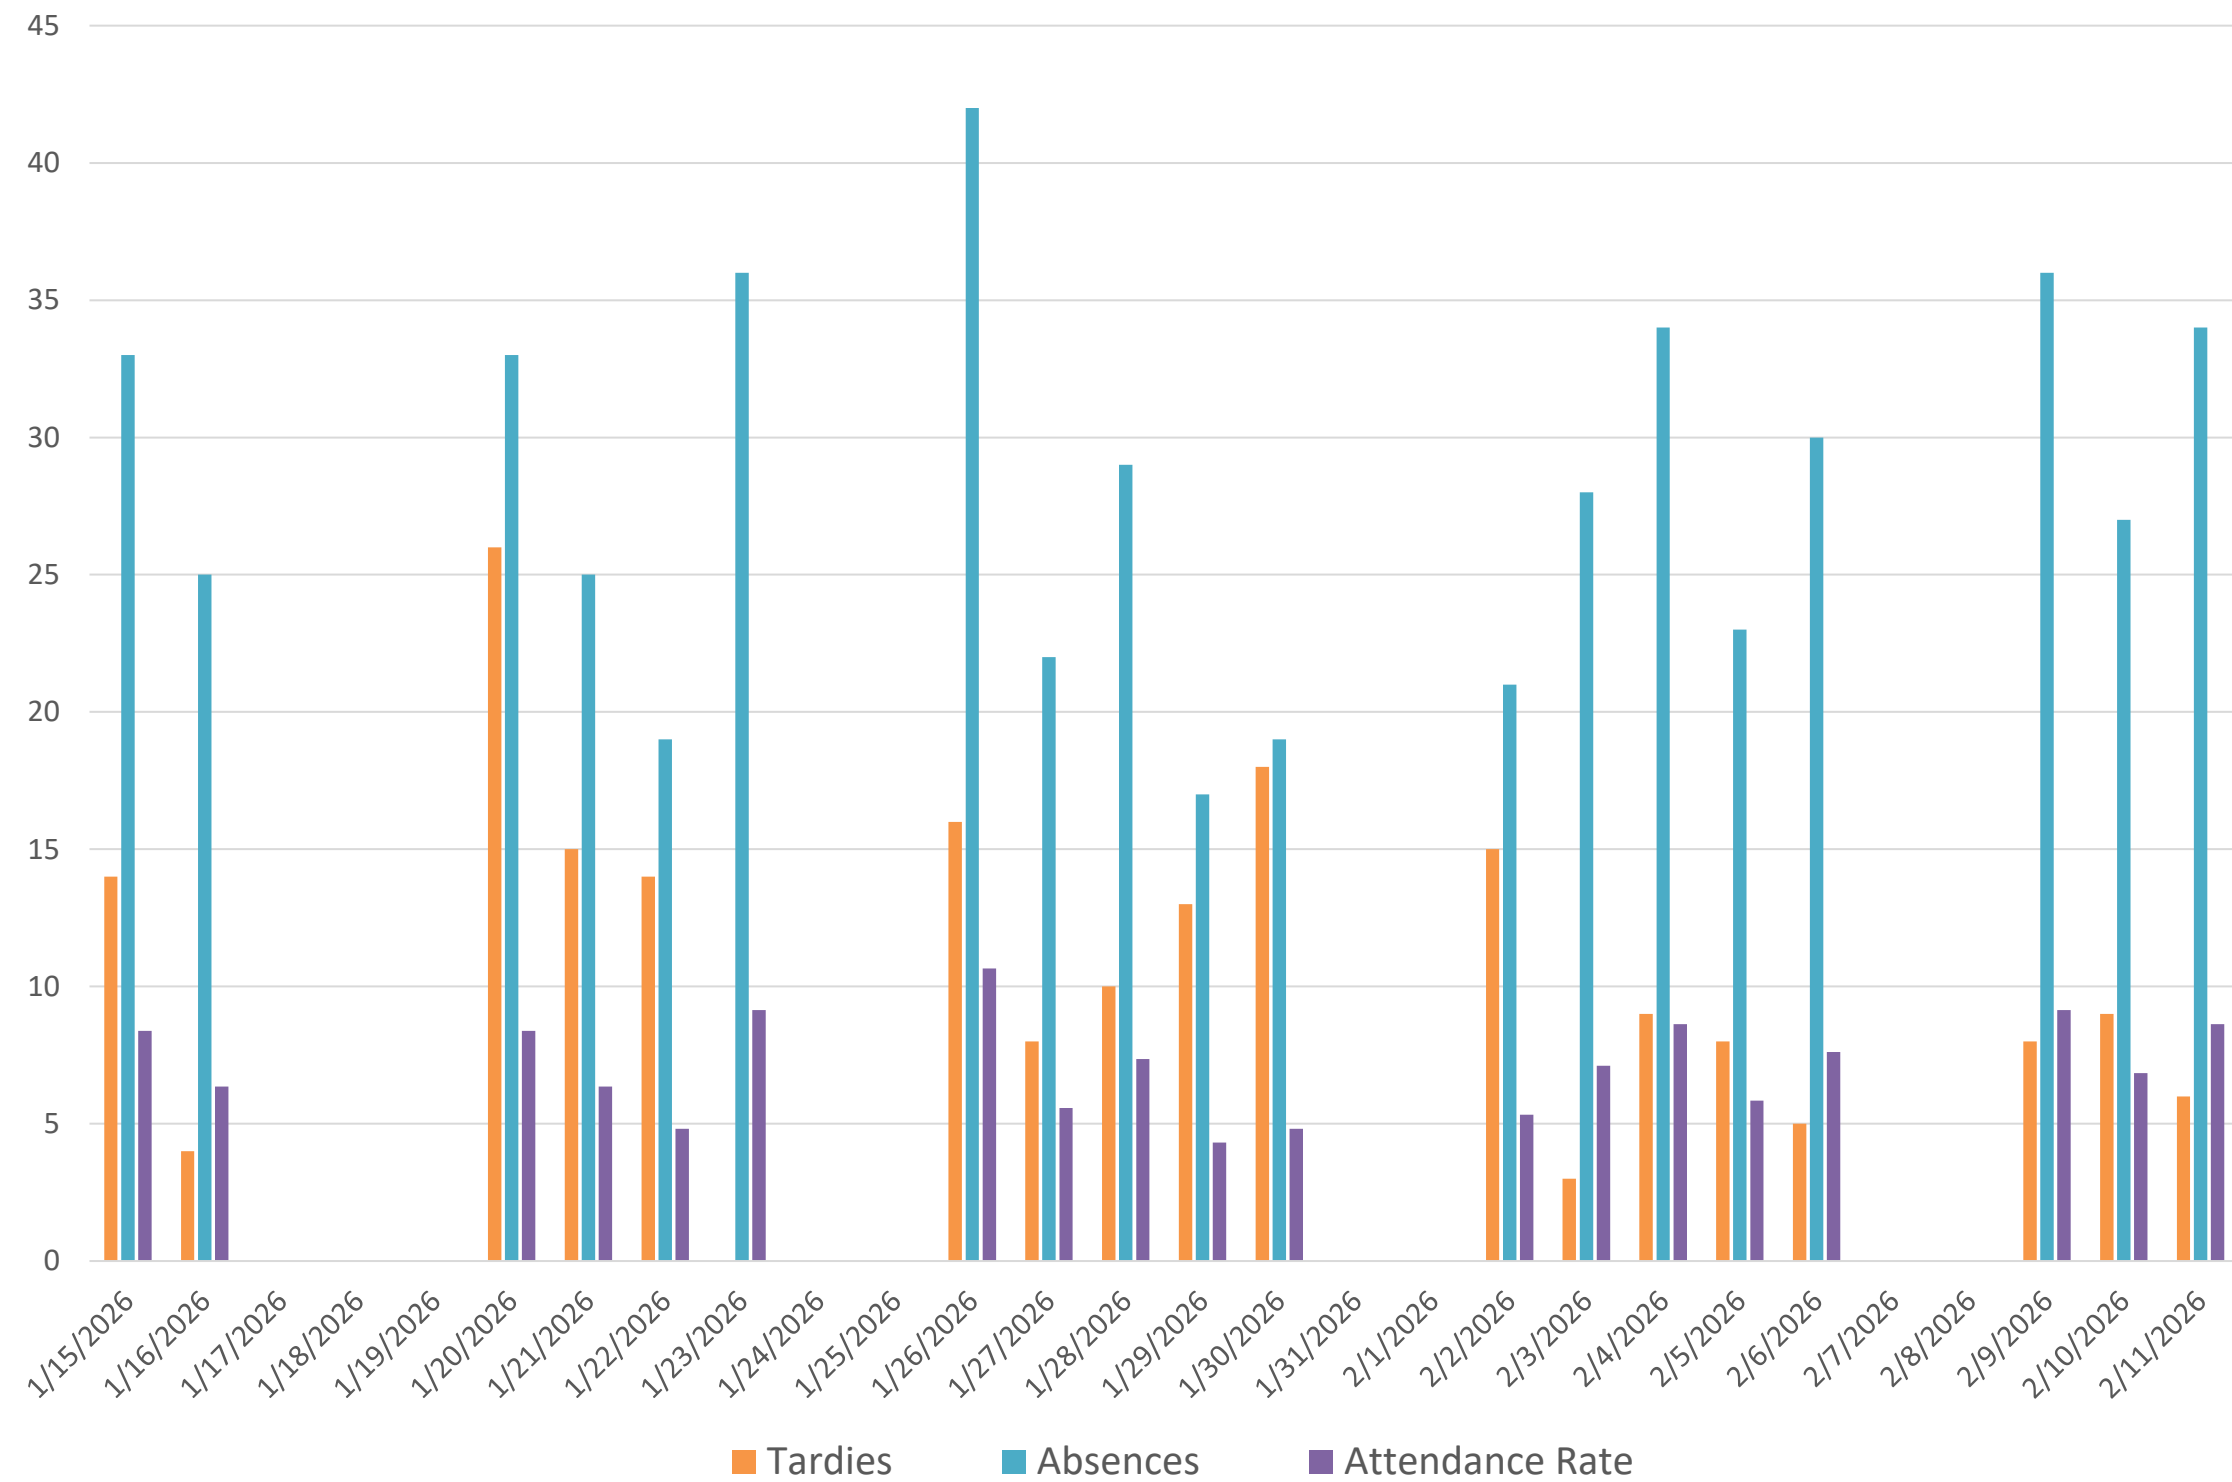

SPRING WOOD MIDDLE SCHOOL STUDENT ATTENDANCE JANUARY 15, 2026 – FEBRUARY 11, 2026

SPRING WOOD MIDDLE SCHOOL STUDENT ATTENDANCE

Date	Tardy	Absent	Attendance Rate
1/15/2026	14	33	8.38
1/16/2026	4	25	6.35
1/20/2026	26	33	8.38
1/21/2026	15	25	6.35
1/22/2026	14	19	4.82
1/23/2026	0	36	9.14
1/26/2026	16	42	10.66
1/27/2026	8	22	5.58
1/28/2026	10	29	7.36
1/29/2026	13	17	4.31
1/30/2026	18	19	4.82
2/2/2026	15	21	5.33
2/3/2026	3	28	7.11
2/4/2026	9	34	8.63
2/5/2026	8	23	5.84
2/6/2026	5	30	7.61
2/9/2026	8	36	9.14
2/10/2026	9	27	6.85
2/11/2026	6	34	8.63