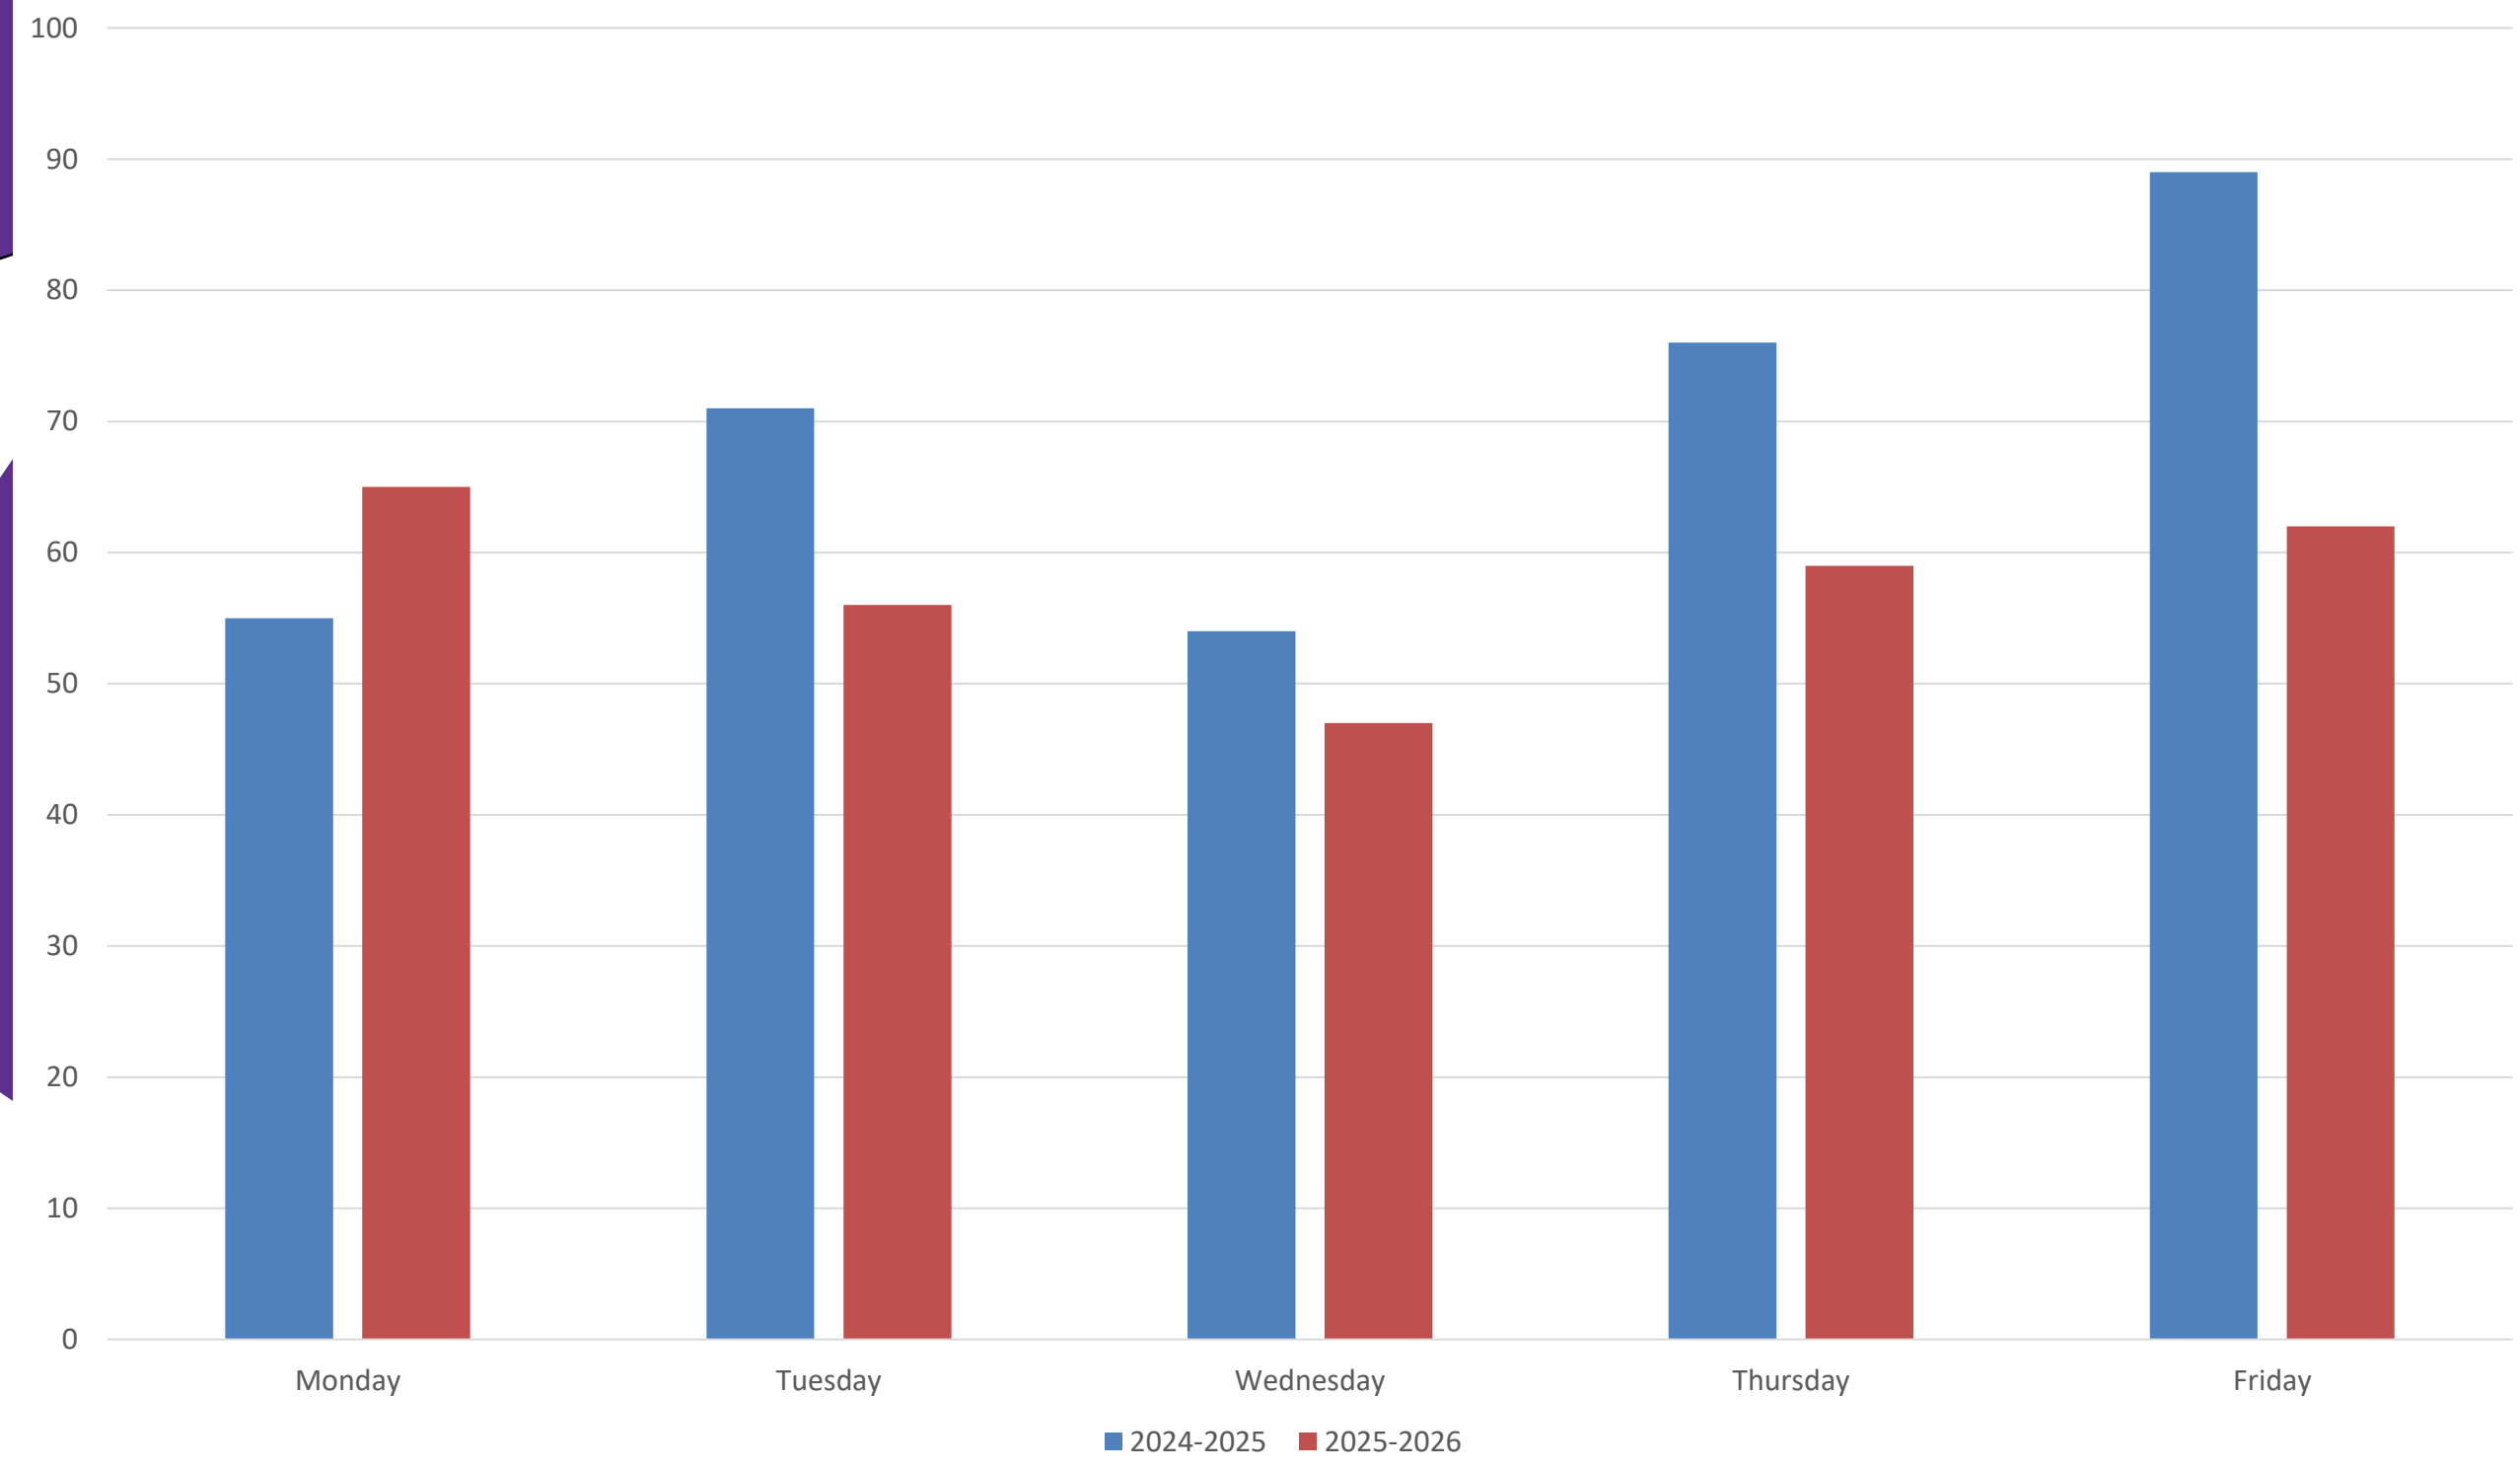

STAFF ATTENDANCE

JANUARY 15 – FEBRUARY 11, 2026

Day of the Week for February