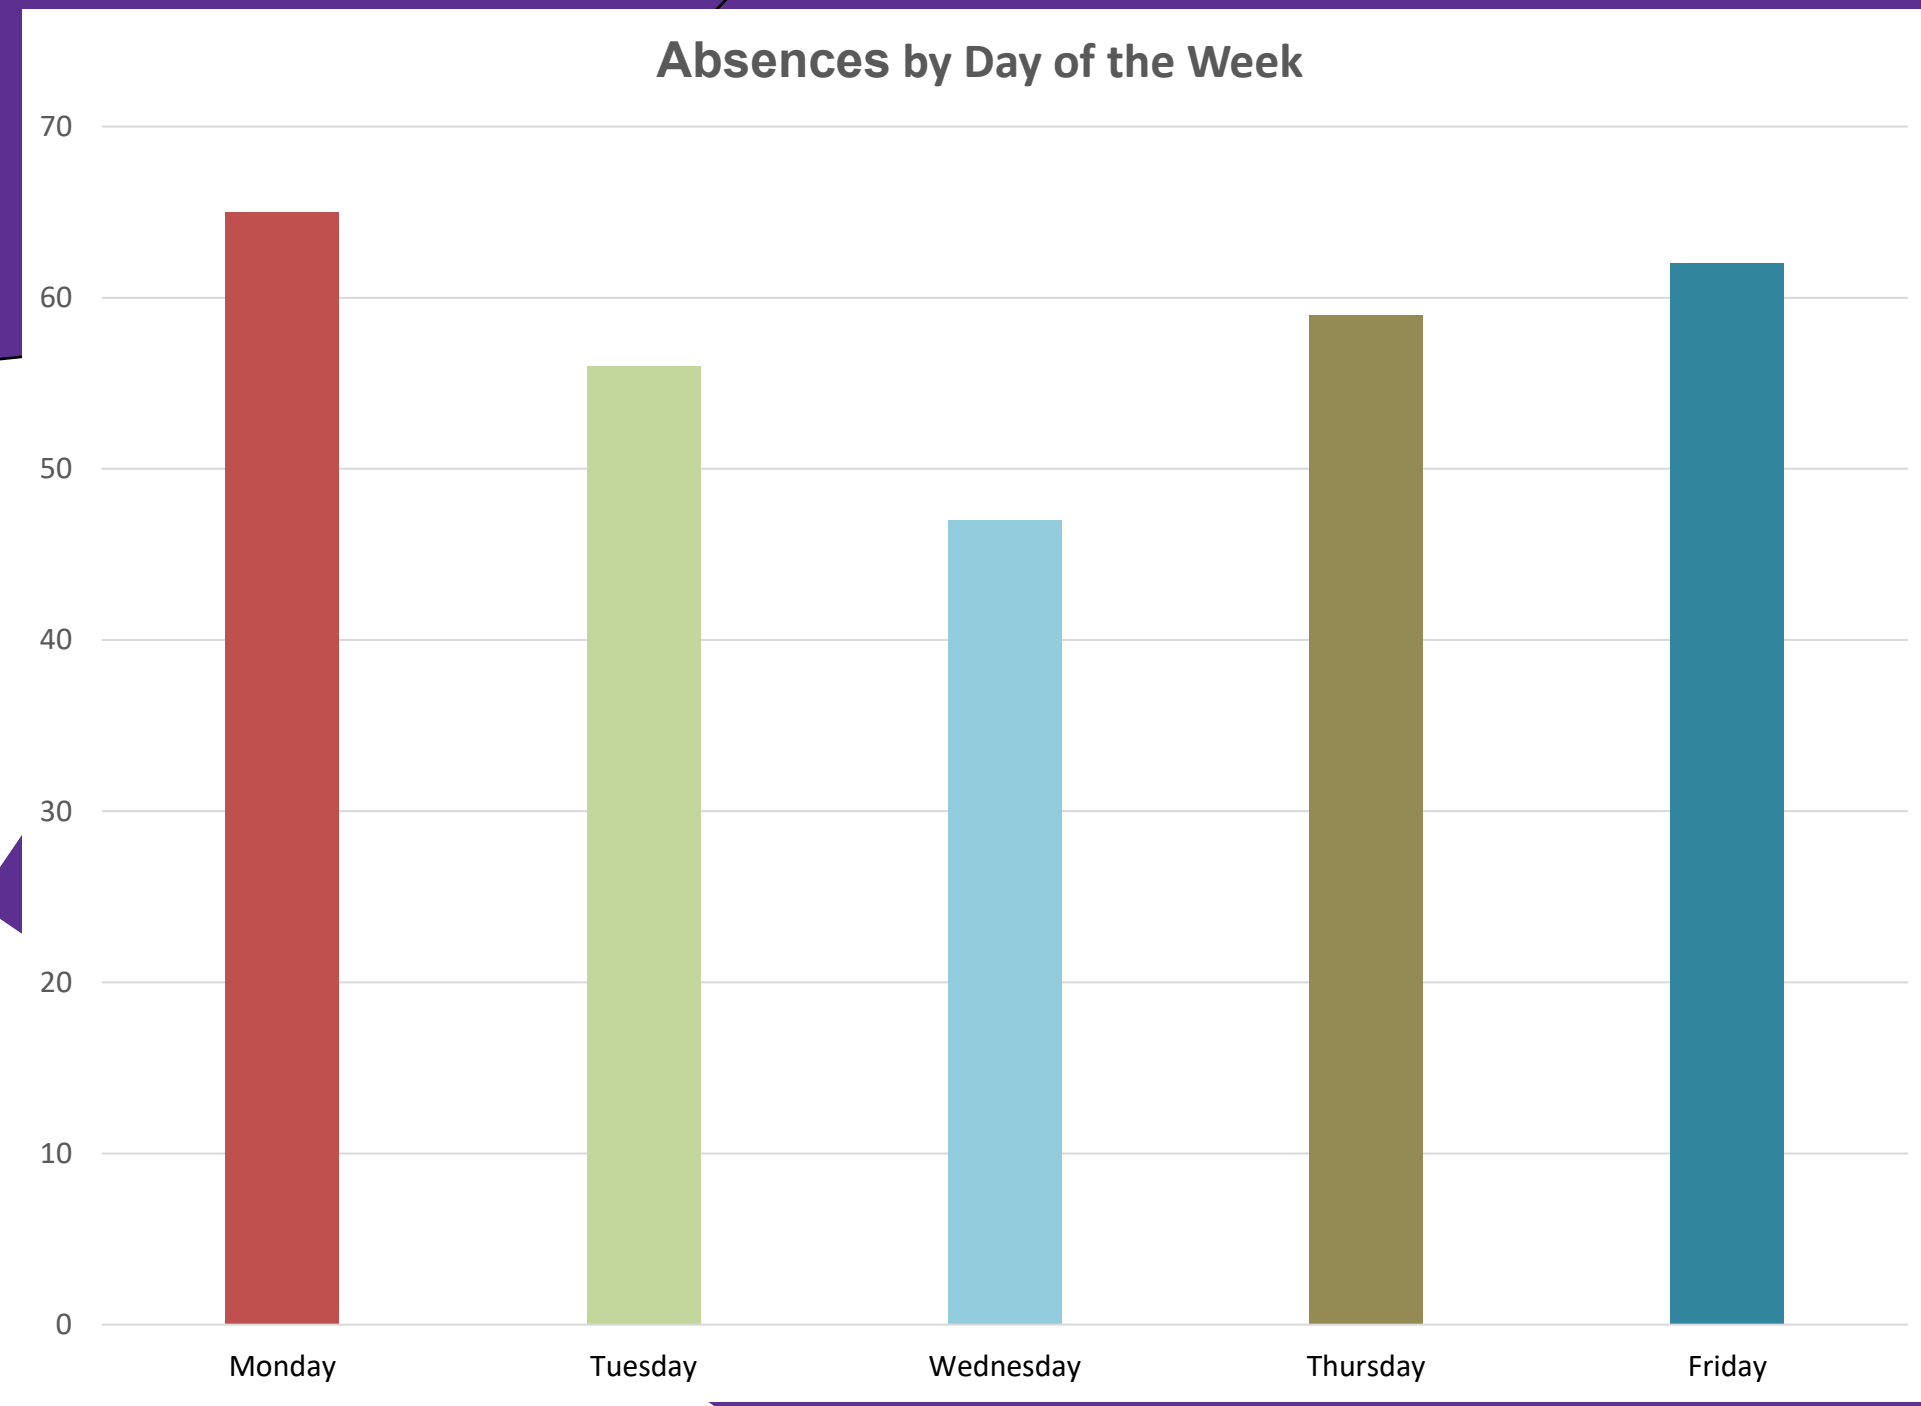

STAFF ATTENDANCE

JANUARY 15 – FEBRUARY 11, 2026

Day of Week	Total
Monday	65
Tuesday	56
Wednesday	47
Thursday	59
Friday	62
Totals	289