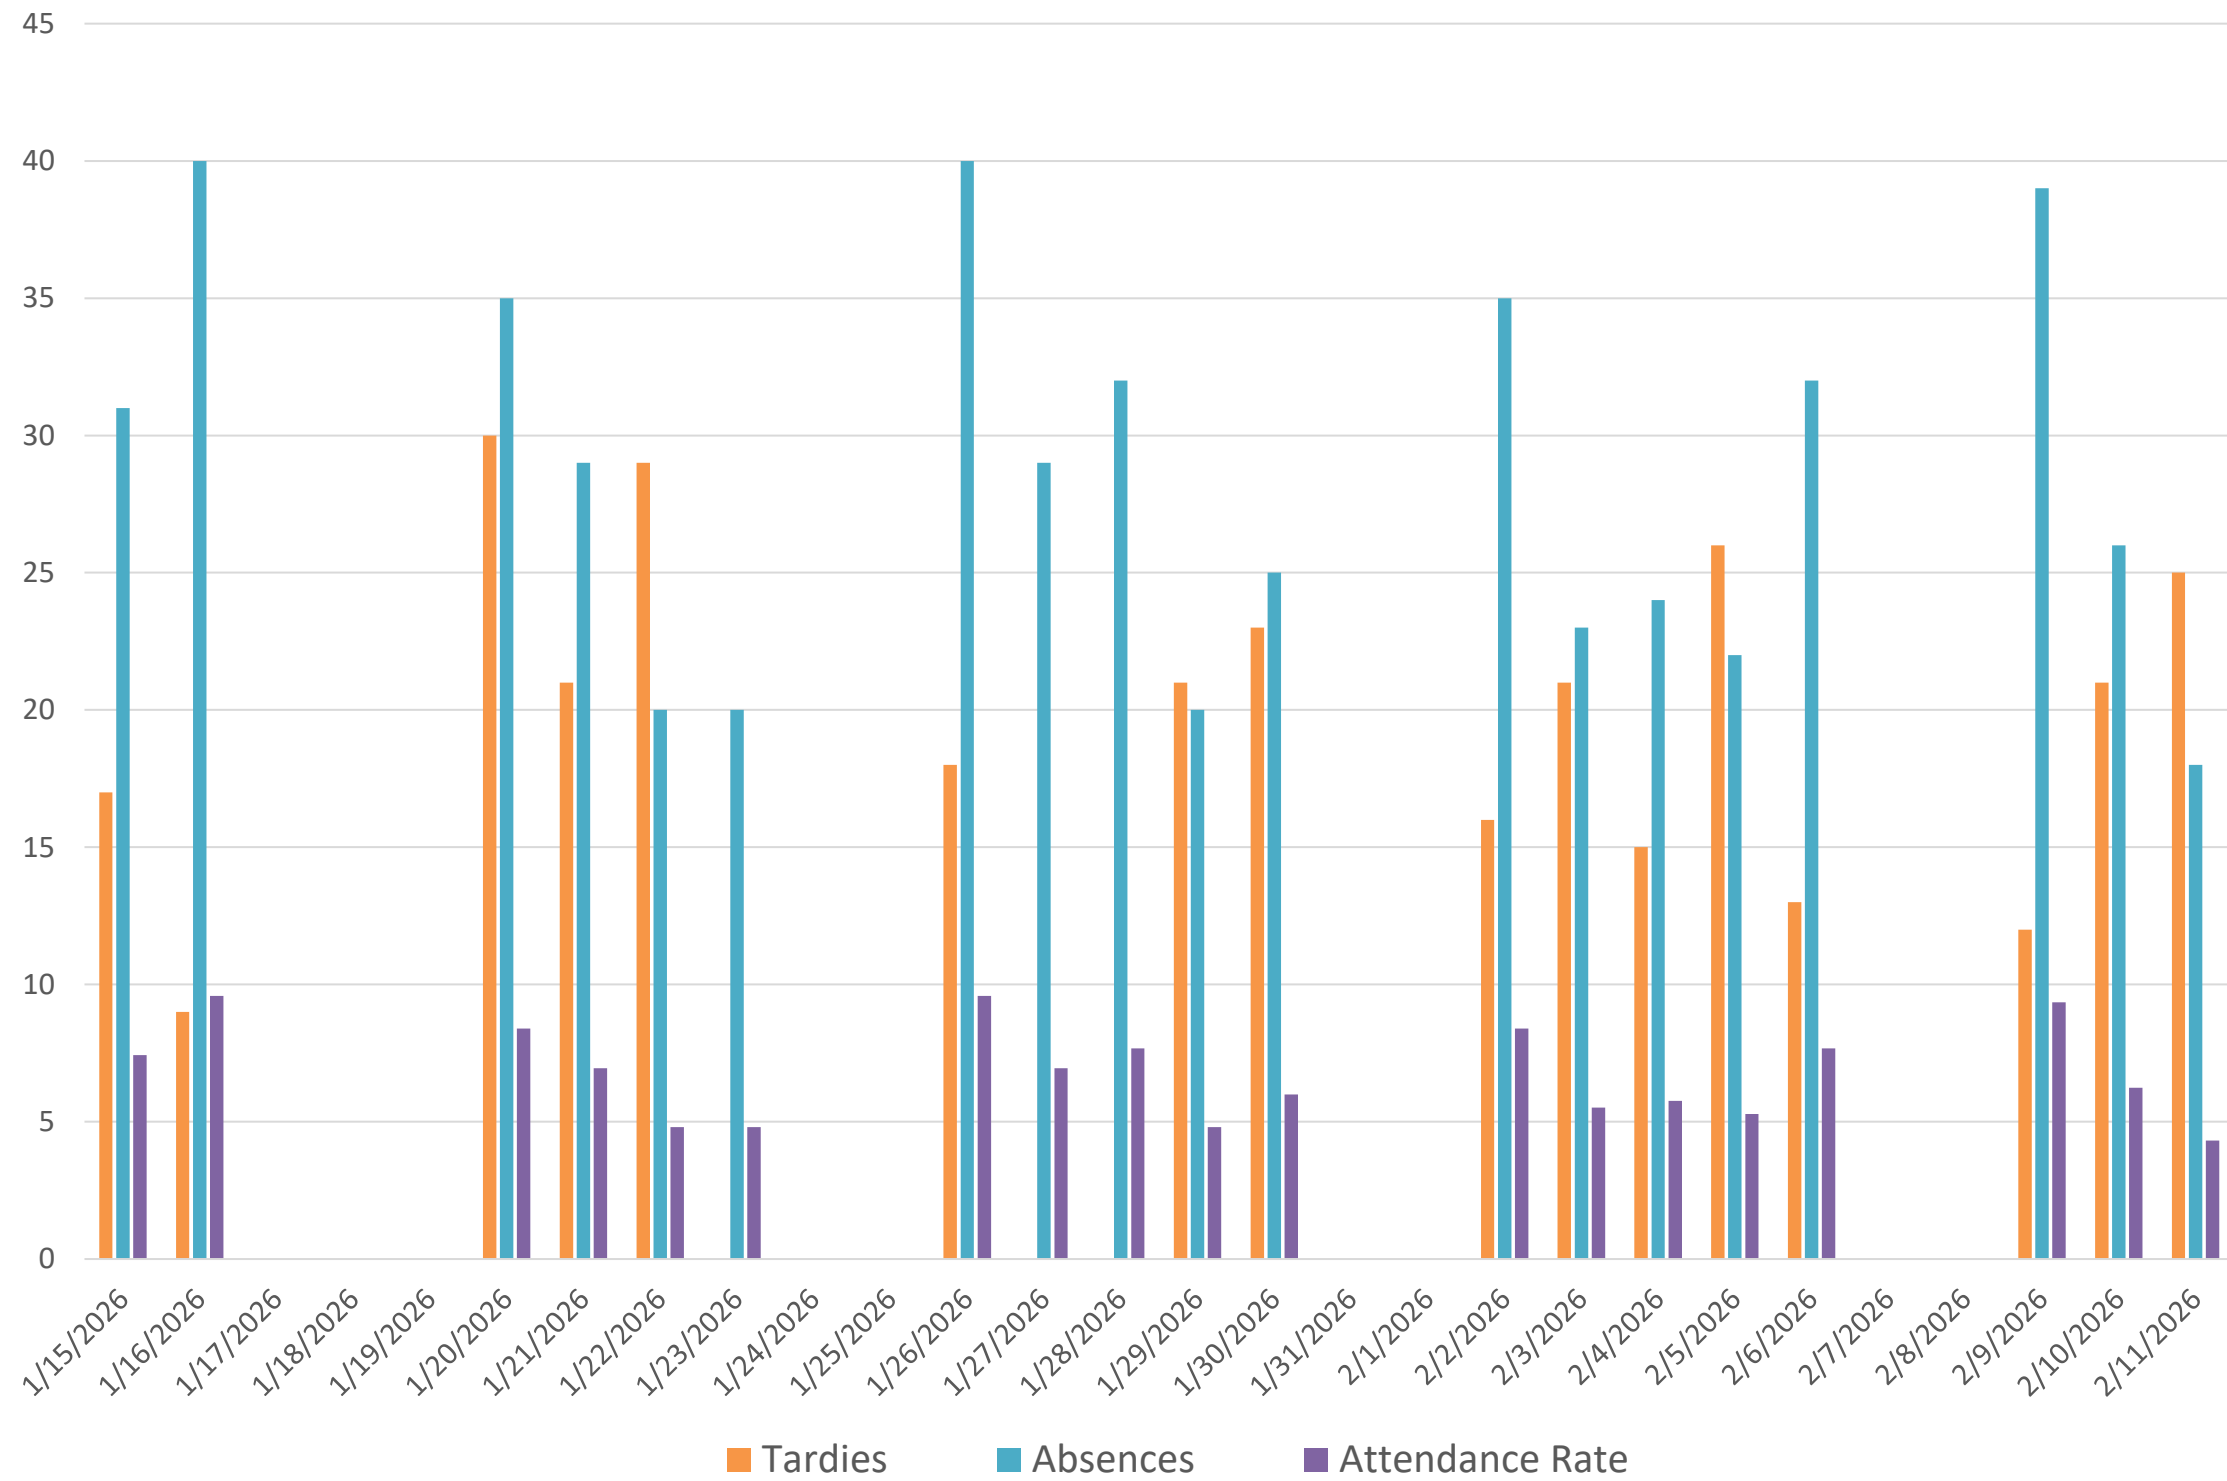

# SUPERINTENDENT DASHBOARD STUDENT ATTENDANCE

Board of Education Meeting  
Keeneyville School District 20

February 19, 2026

# GREENBROOK SCHOOL STUDENT ATTENDANCE JANUARY 15 – FEBRUARY 11, 2026

## GREENBROOK STUDENT ATTENDANCE

Date	Tardy	Absent	Attendance Rate
1/15/2026	20	29	7.06
1/16/2026	21	34	8.27
1/20/2026	16	53	13.18
1/21/2026	16	40	9.95
1/22/2026	22	36	8.96
1/23/2026	0	7	1.74
1/26/2026	18	68	16.92
1/27/2026	14	34	3.98
1/28/2026	36	16	4.23
1/29/2026	22	17	7.71
1/30/2026	14	31	7.71
2/2/2026	26	40	9.95
2/3/2026	22	33	8.21
2/4/2026	19	33	8.21
2/5/2026	22	31	7.71
2/6/2026	23	31	7.71
2/9/2026	18	33	8.19
2/10/2026	26	27	6.70
2/11/2026	14	29	7.20

# WATERBURY SCHOOL STUDENT ATTENDANCE JANUARY 15 – FEBRUARY 11, 2026