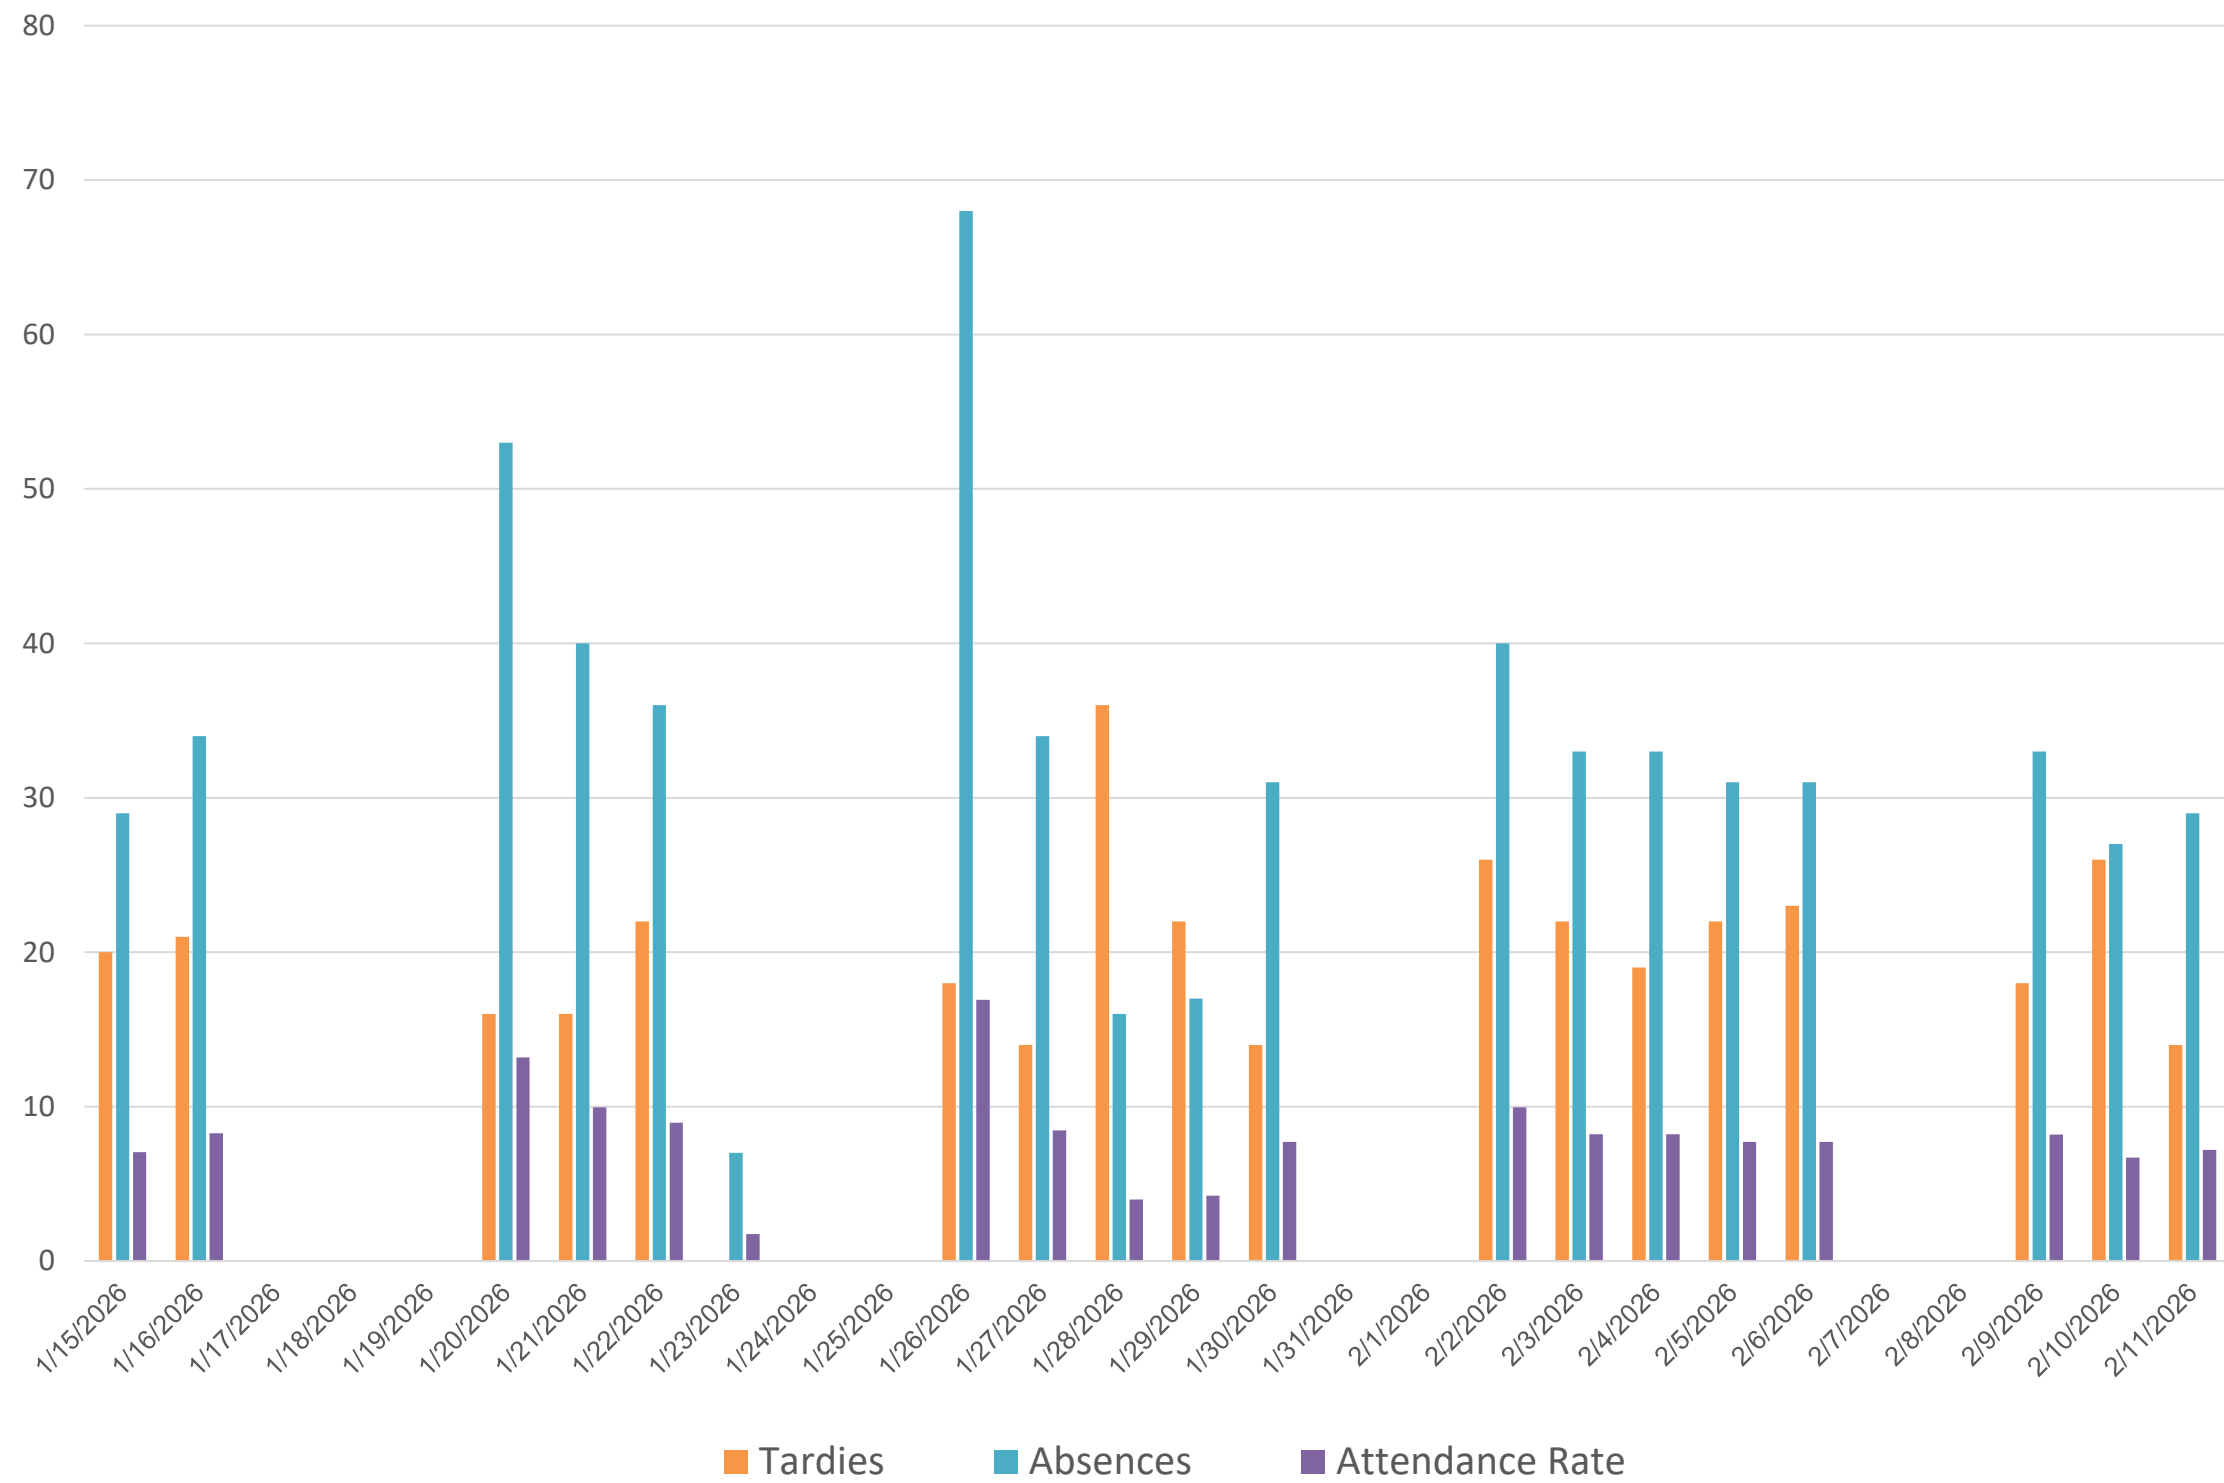

# SUPERINTENDENT DASHBOARD STUDENT ATTENDANCE

Board of Education Meeting  
Keeneyville School District 20

February 19, 2026

# GREENBROOK SCHOOL STUDENT ATTENDANCE JANUARY 15 – FEBRUARY 11, 2026

## GREENBROOK STUDENT ATTENDANCE

Date	Tardy	Absent	Attendance Rate
1/15/2026	20	29	7.06
1/16/2026	21	34	8.27
1/20/2026	16	53	13.18
1/21/2026	16	40	9.95
1/22/2026	22	36	8.96
1/23/2026	0	7	1.74
1/26/2026	18	68	16.92
1/27/2026	14	34	3.98
1/28/2026	36	16	4.23
1/29/2026	22	17	7.71
1/30/2026	14	31	7.71
2/2/2026	26	40	9.95
2/3/2026	22	33	8.21
2/4/2026	19	33	8.21
2/5/2026	22	31	7.71
2/6/2026	23	31	7.71
2/9/2026	18	33	8.19
2/10/2026	26	27	6.70
2/11/2026	14	29	7.20

# WATERBURY SCHOOL STUDENT ATTENDANCE JANUARY 15 – FEBRUARY 11, 2026