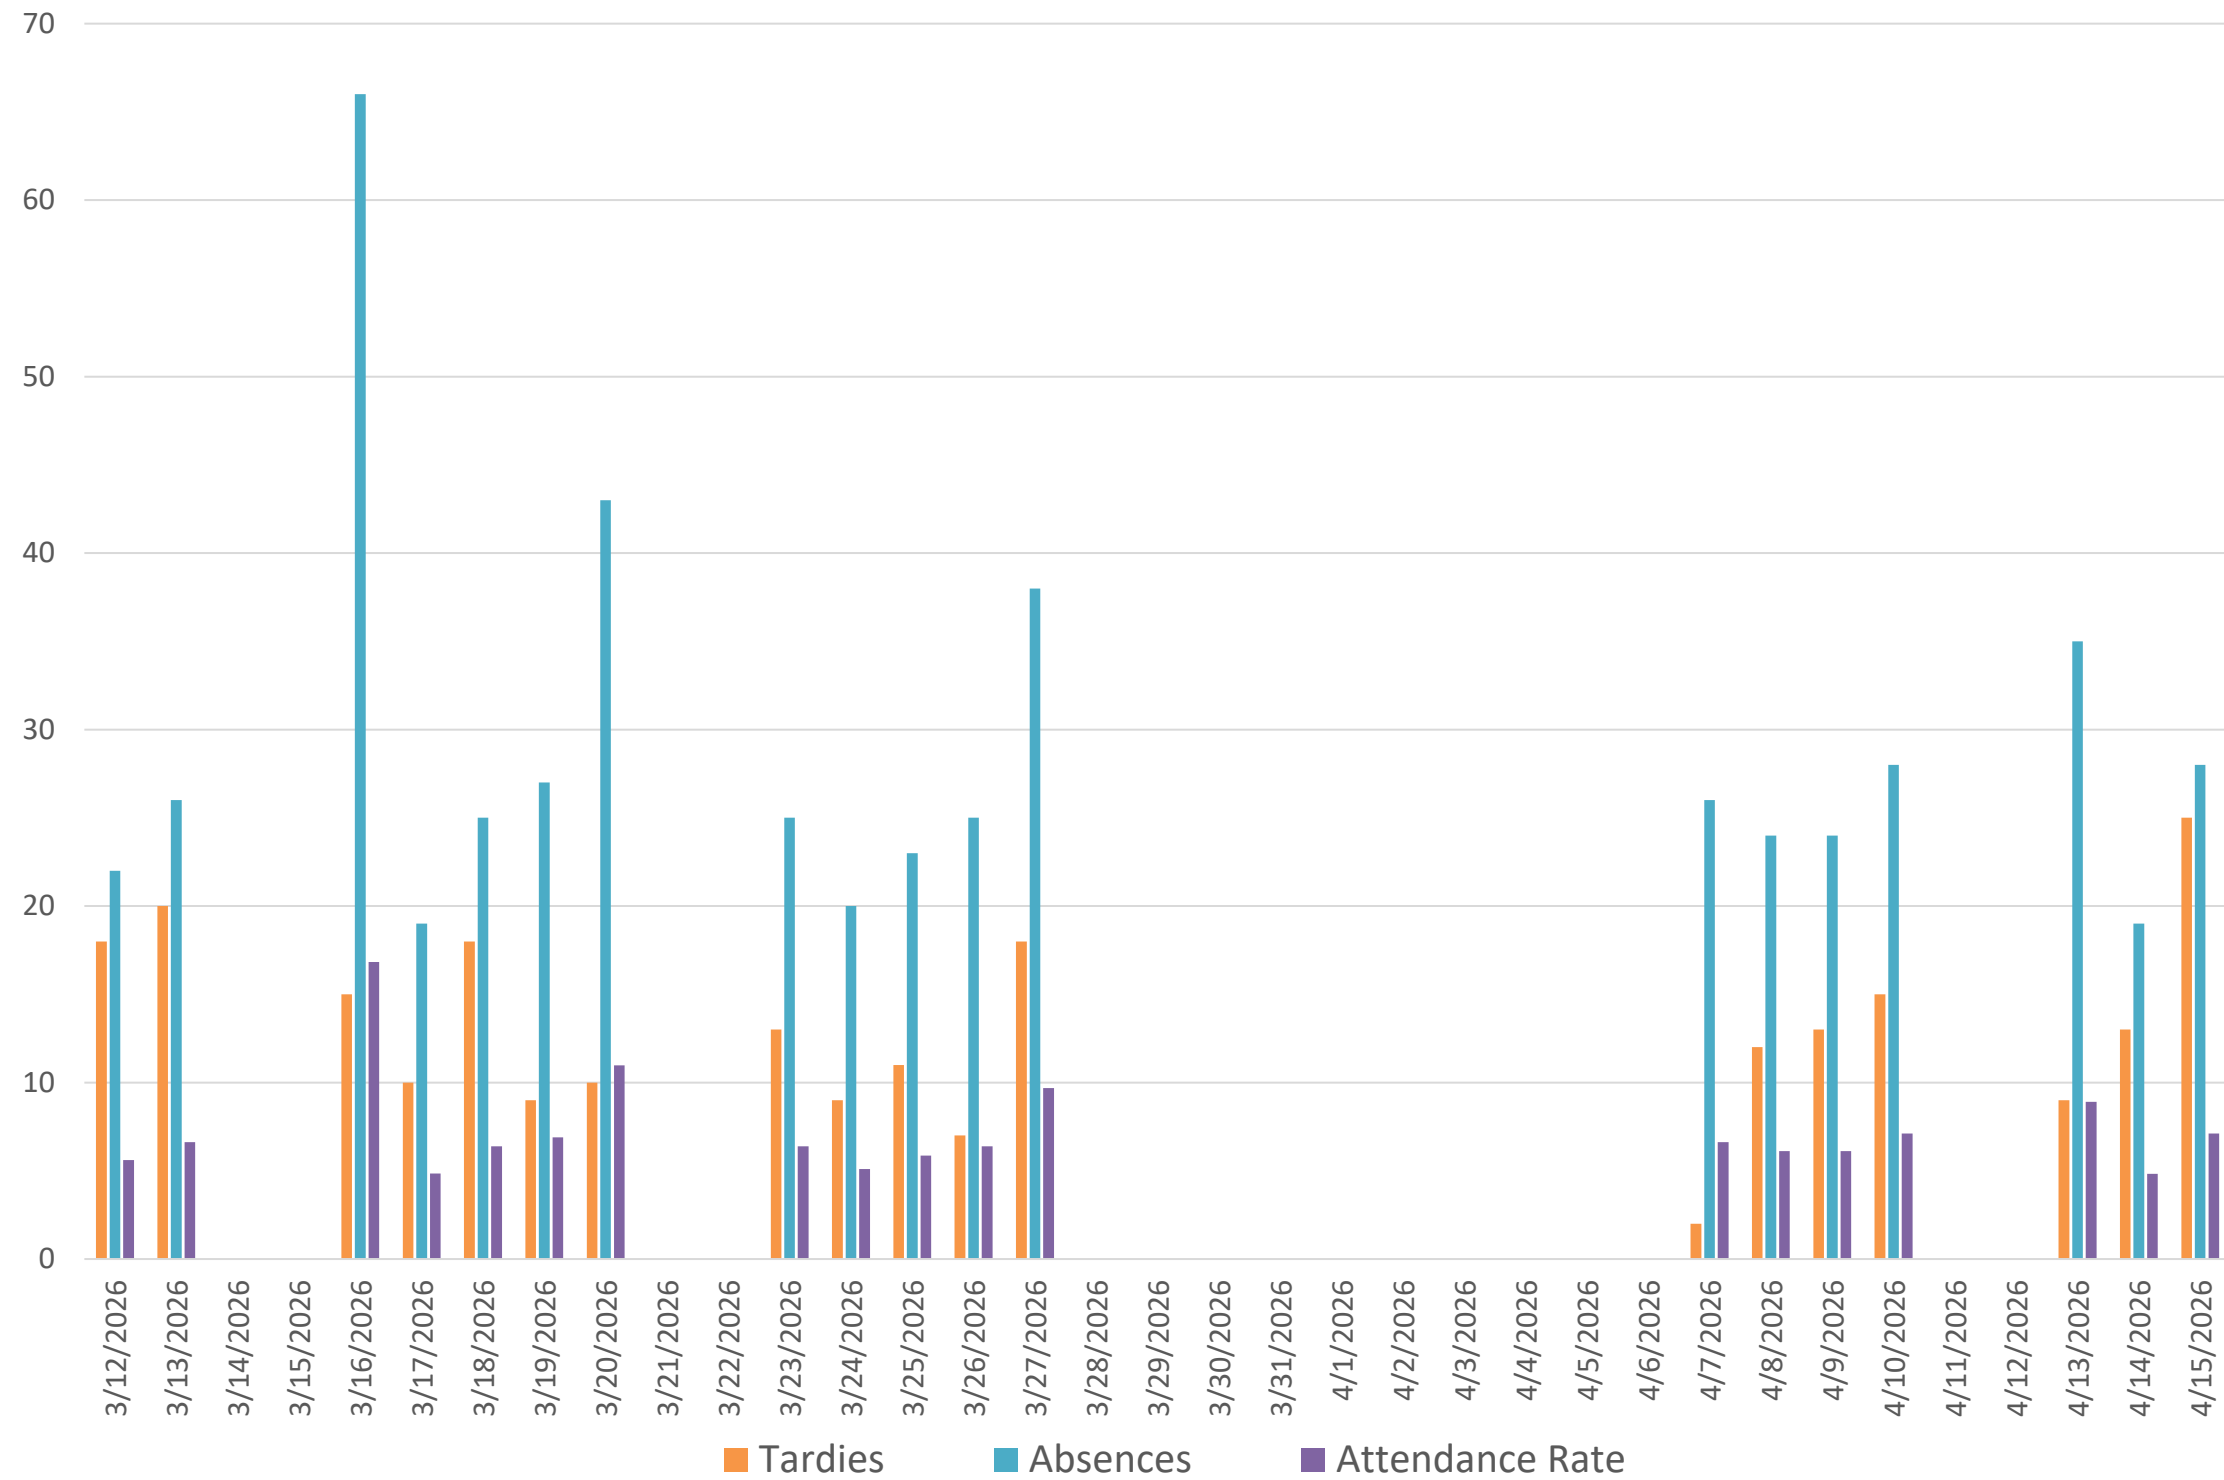

SUPERINTENDENT DASHBOARD STUDENT ATTENDANCE

Board of Education Meeting
Keeneyville School District 20

April 23, 2026

GREENBROOK SCHOOL STUDENT ATTENDANCE

MARCH 12 – APRIL 15, 2026

GREENBROOK STUDENT ATTENDANCE

Date	Tardy	Absent	Attendance Rate
3/12/2026	14	21	5.25
3/13/2026	17	41	10.25
3/16/2026	32	78	19.50
3/17/2026	18	38	9.50
3/18/2026	19	23	5.75
3/19/2026	24	32	8.0
3/20/2026	18	54	13.50
3/23/2026	10	32	8.0
3/24/2026	32	19	4.75
3/25/2026	20	13	3.25
3/26/2026	18	26	6.50
3/27/2026	14	28	7.0
4/7/2026	13	32	7.98
4/8/2026	19	27	6.73
4/9/2026	15	27	6.73
4/10/2026	25	50	12.47
4/13/2026	23	36	8.98
4/14/2026	20	22	5.49
4/15/2026	23	9	2.24

WATERBURY SCHOOL STUDENT ATTENDANCE

MARCH 12 – APRIL 15, 2026

WATERBURY STUDENT ATTENDANCE

Date	Tardy	Absent	Attendance Rate
3/12/2026	21	24	5.76
3/13/2026	20	41	9.83
3/16/2026	26	52	12.47
3/17/2026	30	27	6.47
3/18/2026	29	28	6.71
3/19/2026	19	29	6.95
3/20/2026	6	53	12.71
3/23/2026	16	40	9.59
3/24/2026	23	26	6.24
3/25/2026	19	24	5.76
3/26/2026	23	25	6.00
3/27/2026	9	46	11.03
4/7/2026	10	35	8.39
4/8/2026	21	28	6.71
4/9/2026	21	22	5.28
4/10/2026	24	27	6.47
4/13/2026	19	32	7.67
4/14/2026	19	26	6.24
4/15/2026	31	25	6.00

SPRING WOOD MIDDLE SCHOOL STUDENT ATTENDANCE

MARCH 12 – APRIL 15, 2026

SPRING WOOD MIDDLE SCHOOL STUDENT ATTENDANCE

Date	Tardy	Absent	Attendance Rate
3/12/2026	18	22	5.61
3/13/2026	20	26	6.63
3/16/2026	15	66	16.84
3/17/2026	10	19	4.85
3/18/2026	18	25	6.38
3/19/2026	9	27	6.89
3/20/2026	10	43	10.97
3/23/2026	13	25	6.38
3/24/2026	9	20	5.10
3/25/2026	11	23	5.87
3/26/2026	7	25	6.38
3/27/2026	18	38	9.69
4/7/2026	2	26	6.62
4/8/2026	12	24	6.11
4/9/2026	13	24	6.11
4/10/2026	15	28	7.12
4/13/2026	9	35	8.91
4/14/2026	13	19	4.83
4/15/2026	25	28	7.12