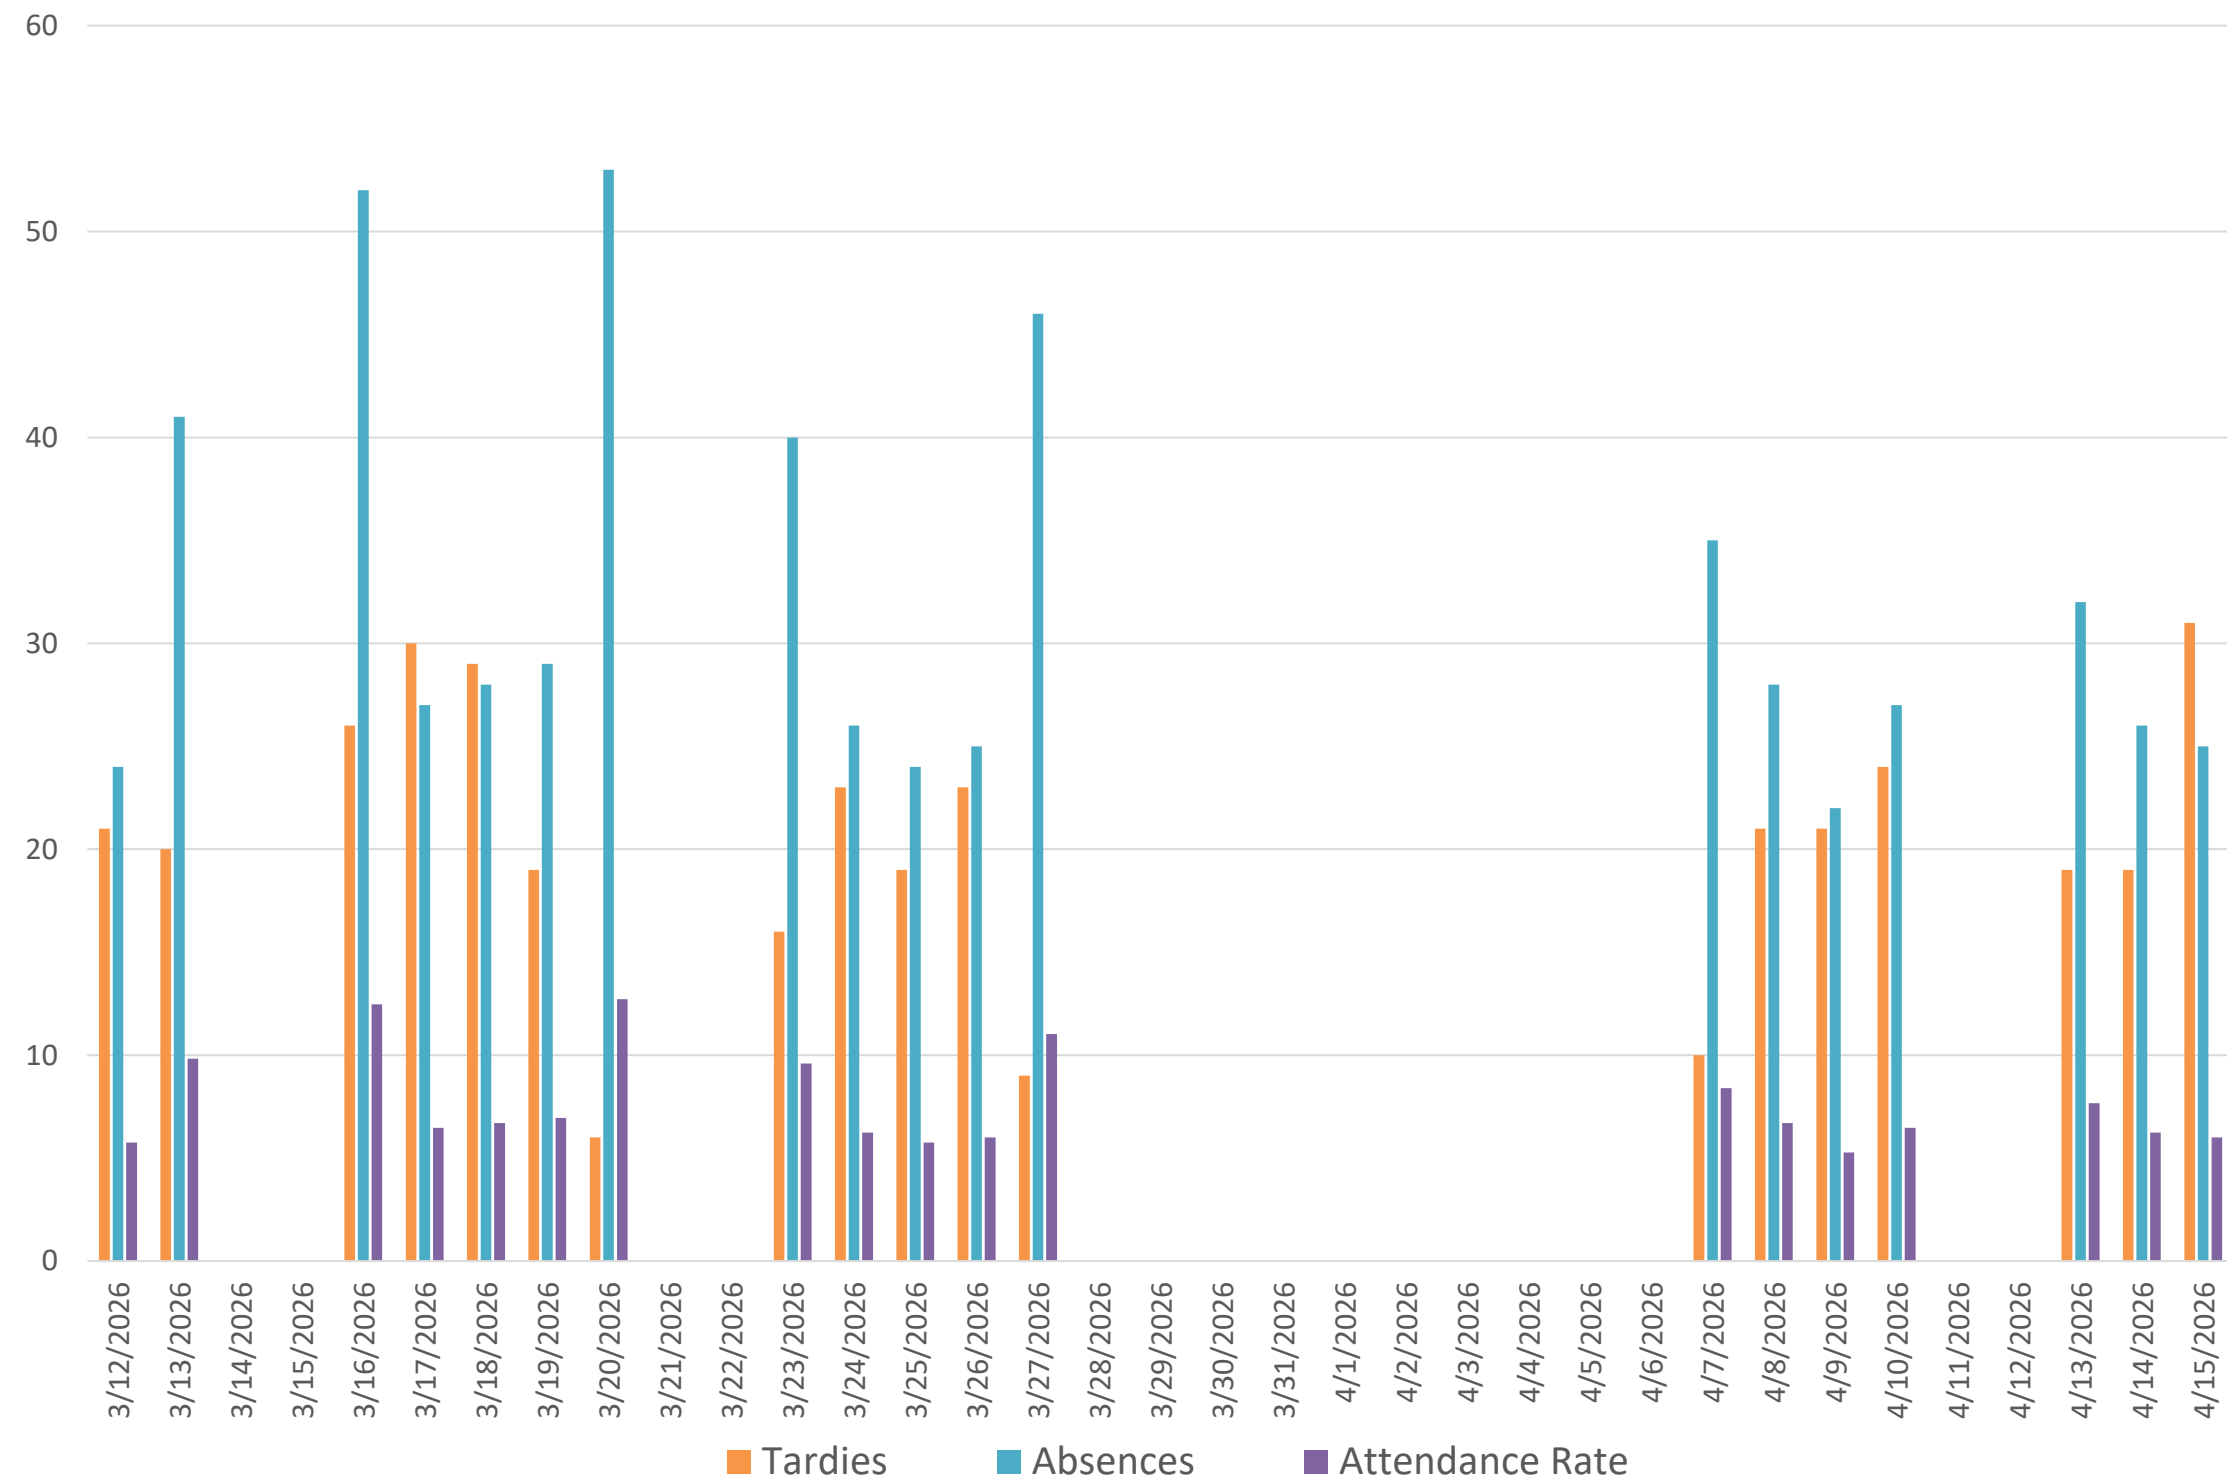

SUPERINTENDENT DASHBOARD STUDENT ATTENDANCE

Board of Education Meeting
Keeneyville School District 20

April 23, 2026

GREENBROOK SCHOOL STUDENT ATTENDANCE

MARCH 12 – APRIL 15, 2026

GREENBROOK STUDENT ATTENDANCE

Date	Tardy	Absent	Attendance Rate
3/12/2026	14	21	5.25
3/13/2026	17	41	10.25
3/16/2026	32	78	19.50
3/17/2026	18	38	9.50
3/18/2026	19	23	5.75
3/19/2026	24	32	8.0
3/20/2026	18	54	13.50
3/23/2026	10	32	8.0
3/24/2026	32	19	4.75
3/25/2026	20	13	3.25
3/26/2026	18	26	6.50
3/27/2026	14	28	7.0
4/7/2026	13	32	7.98
4/8/2026	19	27	6.73
4/9/2026	15	27	6.73
4/10/2026	25	50	12.47
4/13/2026	23	36	8.98
4/14/2026	20	22	5.49
4/15/2026	23	9	2.24

WATERBURY SCHOOL STUDENT ATTENDANCE

MARCH 12 – APRIL 15, 2026

WATERBURY STUDENT ATTENDANCE

Date	Tardy	Absent	Attendance Rate
3/12/2026	21	24	5.76
3/13/2026	20	41	9.83
3/16/2026	26	52	12.47
3/17/2026	30	27	6.47
3/18/2026	29	28	6.71
3/19/2026	19	29	6.95
3/20/2026	6	53	12.71
3/23/2026	16	40	9.59
3/24/2026	23	26	6.24
3/25/2026	19	24	5.76
3/26/2026	23	25	6.00
3/27/2026	9	46	11.03
4/7/2026	10	35	8.39
4/8/2026	21	28	6.71
4/9/2026	21	22	5.28
4/10/2026	24	27	6.47
4/13/2026	19	32	7.67
4/14/2026	19	26	6.24
4/15/2026	31	25	6.00

SUPERINTENDENT DASHBOARD

STAFF ATTENDANCE
BOARD OF EDUCATION MEETING

APRIL 23, 2026

STAFF ATTENDANCE

MARCH 12 – APRIL 15, 2026

Absences by Day of the Week

Day of Week	Total
Monday	94
Tuesday	78
Wednesday	68
Thursday	92
Friday	102
Totals	434