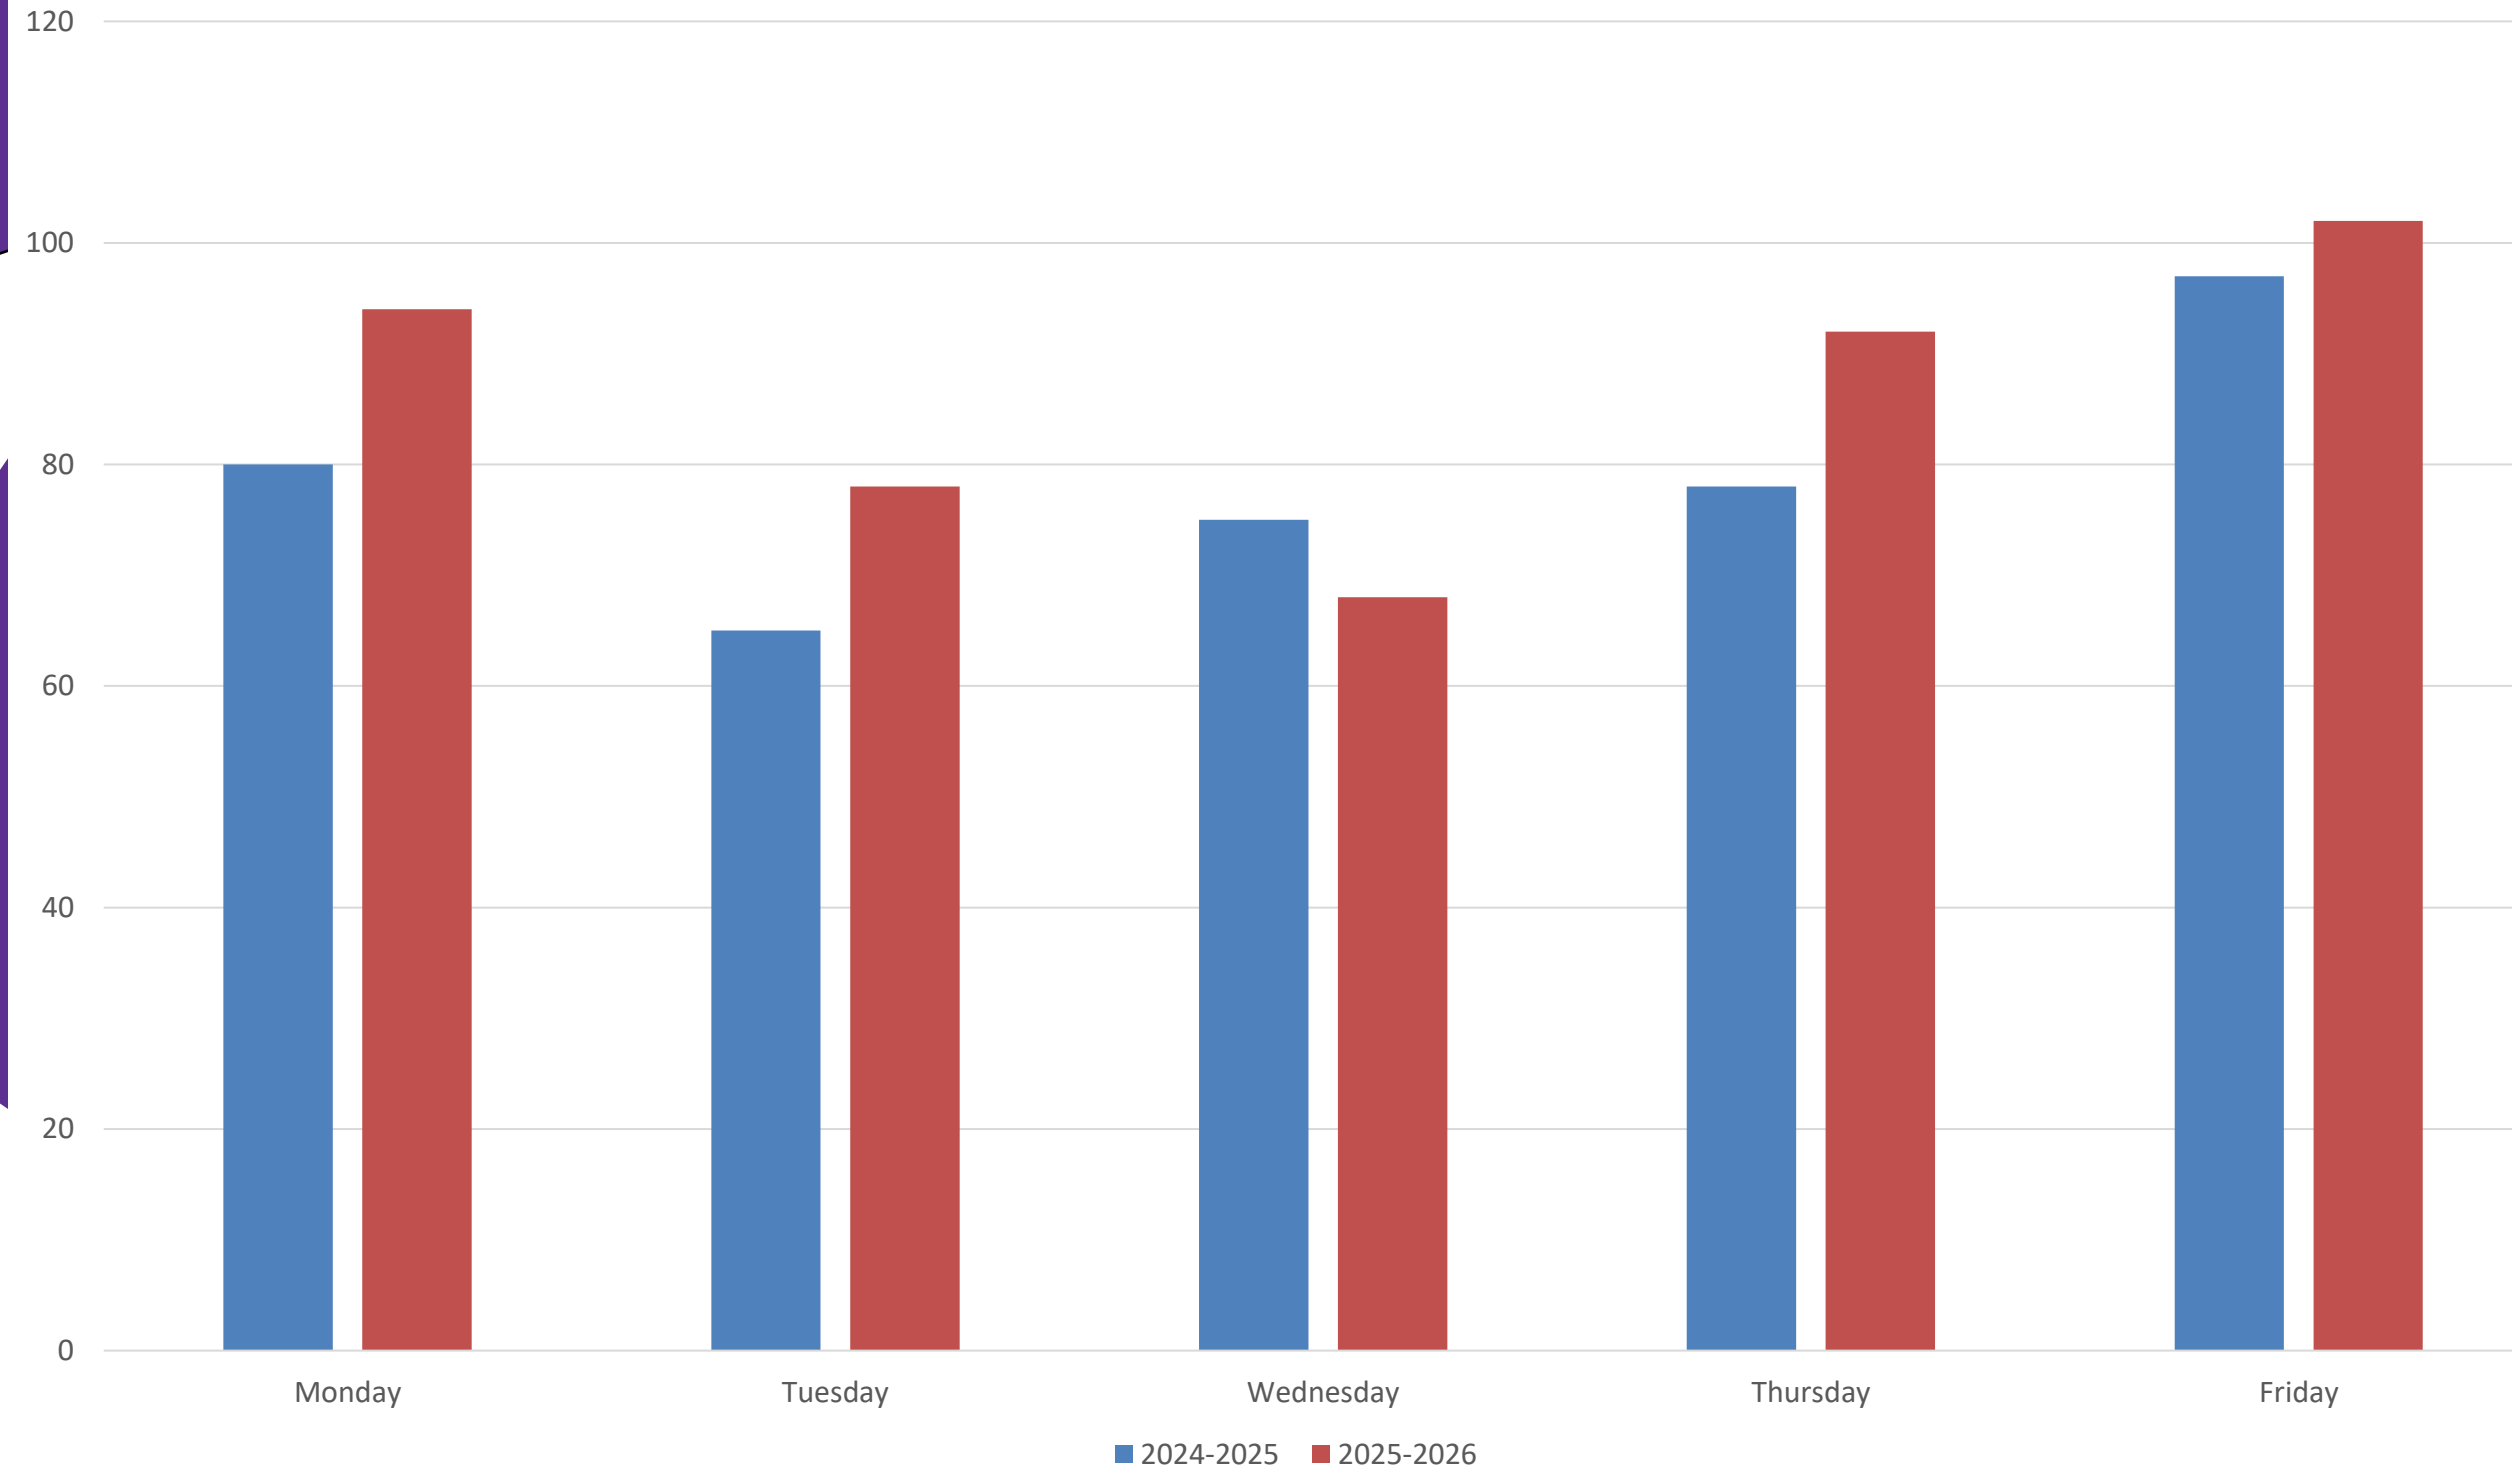

STAFF ATTENDANCE

MARCH 12 – APRIL 15, 2026

Day of the Week for March