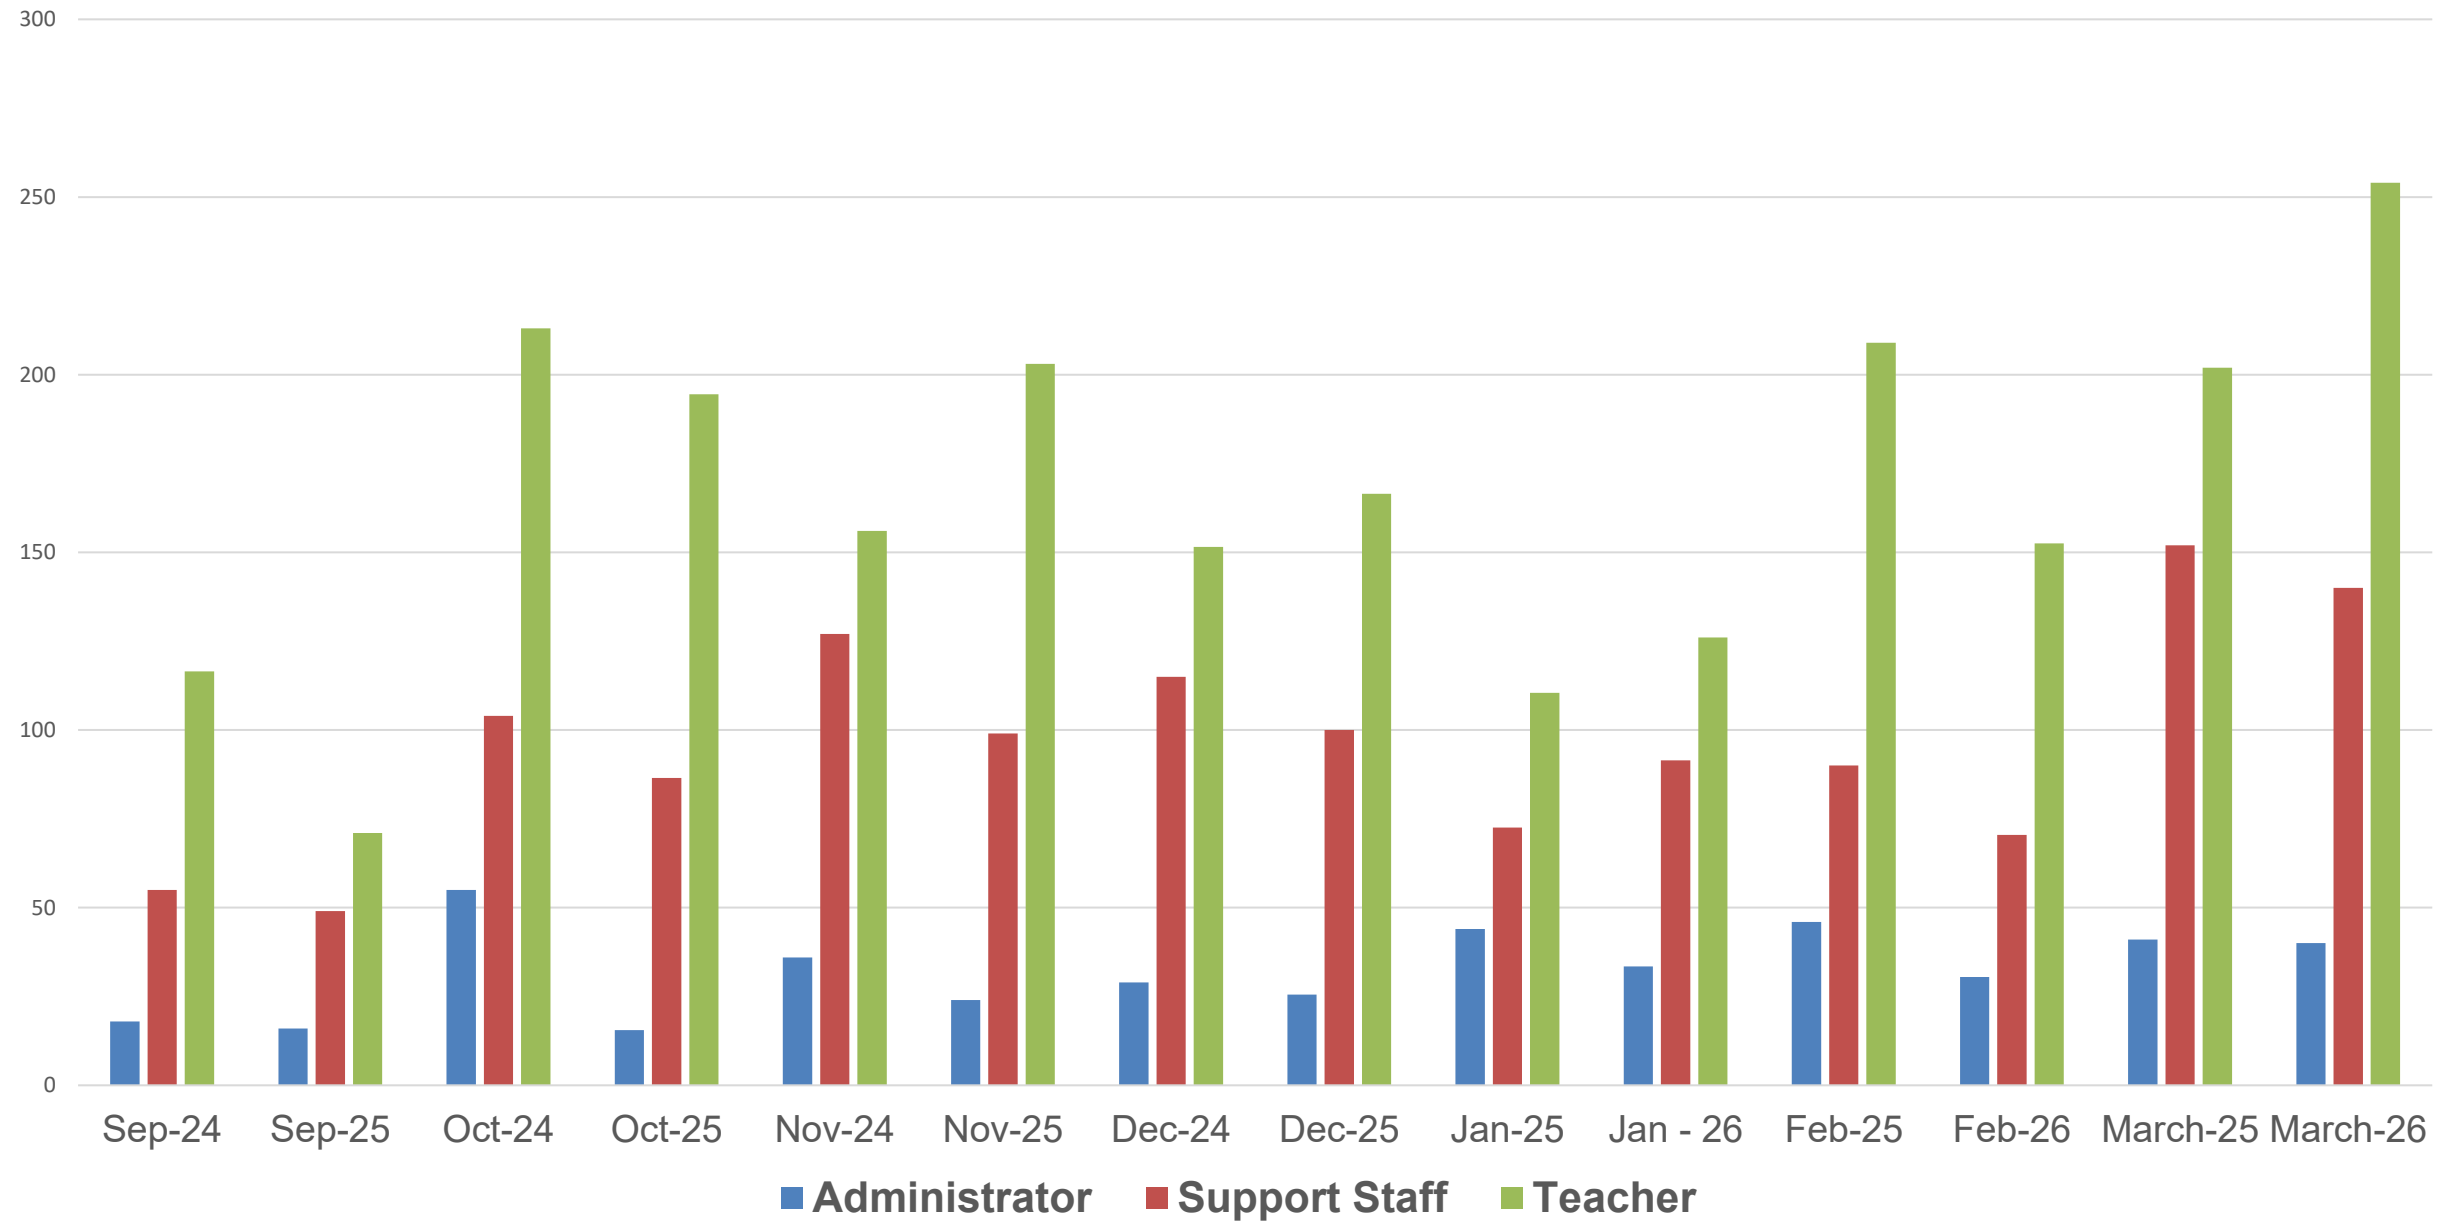

WATERBURY SCHOOL STUDENT ATTENDANCE

MARCH 12 – APRIL 15, 2026

WATERBURY STUDENT ATTENDANCE

Date	Tardy	Absent	Attendance Rate
3/12/2026	21	24	5.76
3/13/2026	20	41	9.83
3/16/2026	26	52	12.47
3/17/2026	30	27	6.47
3/18/2026	29	28	6.71
3/19/2026	19	29	6.95
3/20/2026	6	53	12.71
3/23/2026	16	40	9.59
3/24/2026	23	26	6.24
3/25/2026	19	24	5.76
3/26/2026	23	25	6.00
3/27/2026	9	46	11.03
4/7/2026	10	35	8.39
4/8/2026	21	28	6.71
4/9/2026	21	22	5.28
4/10/2026	24	27	6.47
4/13/2026	19	32	7.67
4/14/2026	19	26	6.24
4/15/2026	31	25	6.00

SUPERINTENDENT DASHBOARD

STAFF ATTENDANCE
BOARD OF EDUCATION MEETING

APRIL 23, 2026

STAFF ATTENDANCE

MARCH 12 – APRIL 15, 2026

Absences by Day of the Week

Day of Week	Total
Monday	94
Tuesday	78
Wednesday	68
Thursday	92
Friday	102
Totals	434

STAFF ATTENDANCE

MARCH 12 – APRIL 15, 2026

Day of the Week for March

Staff Attendance 2024-2026 by Month

Staff Absences by Employee

THANK YOU!