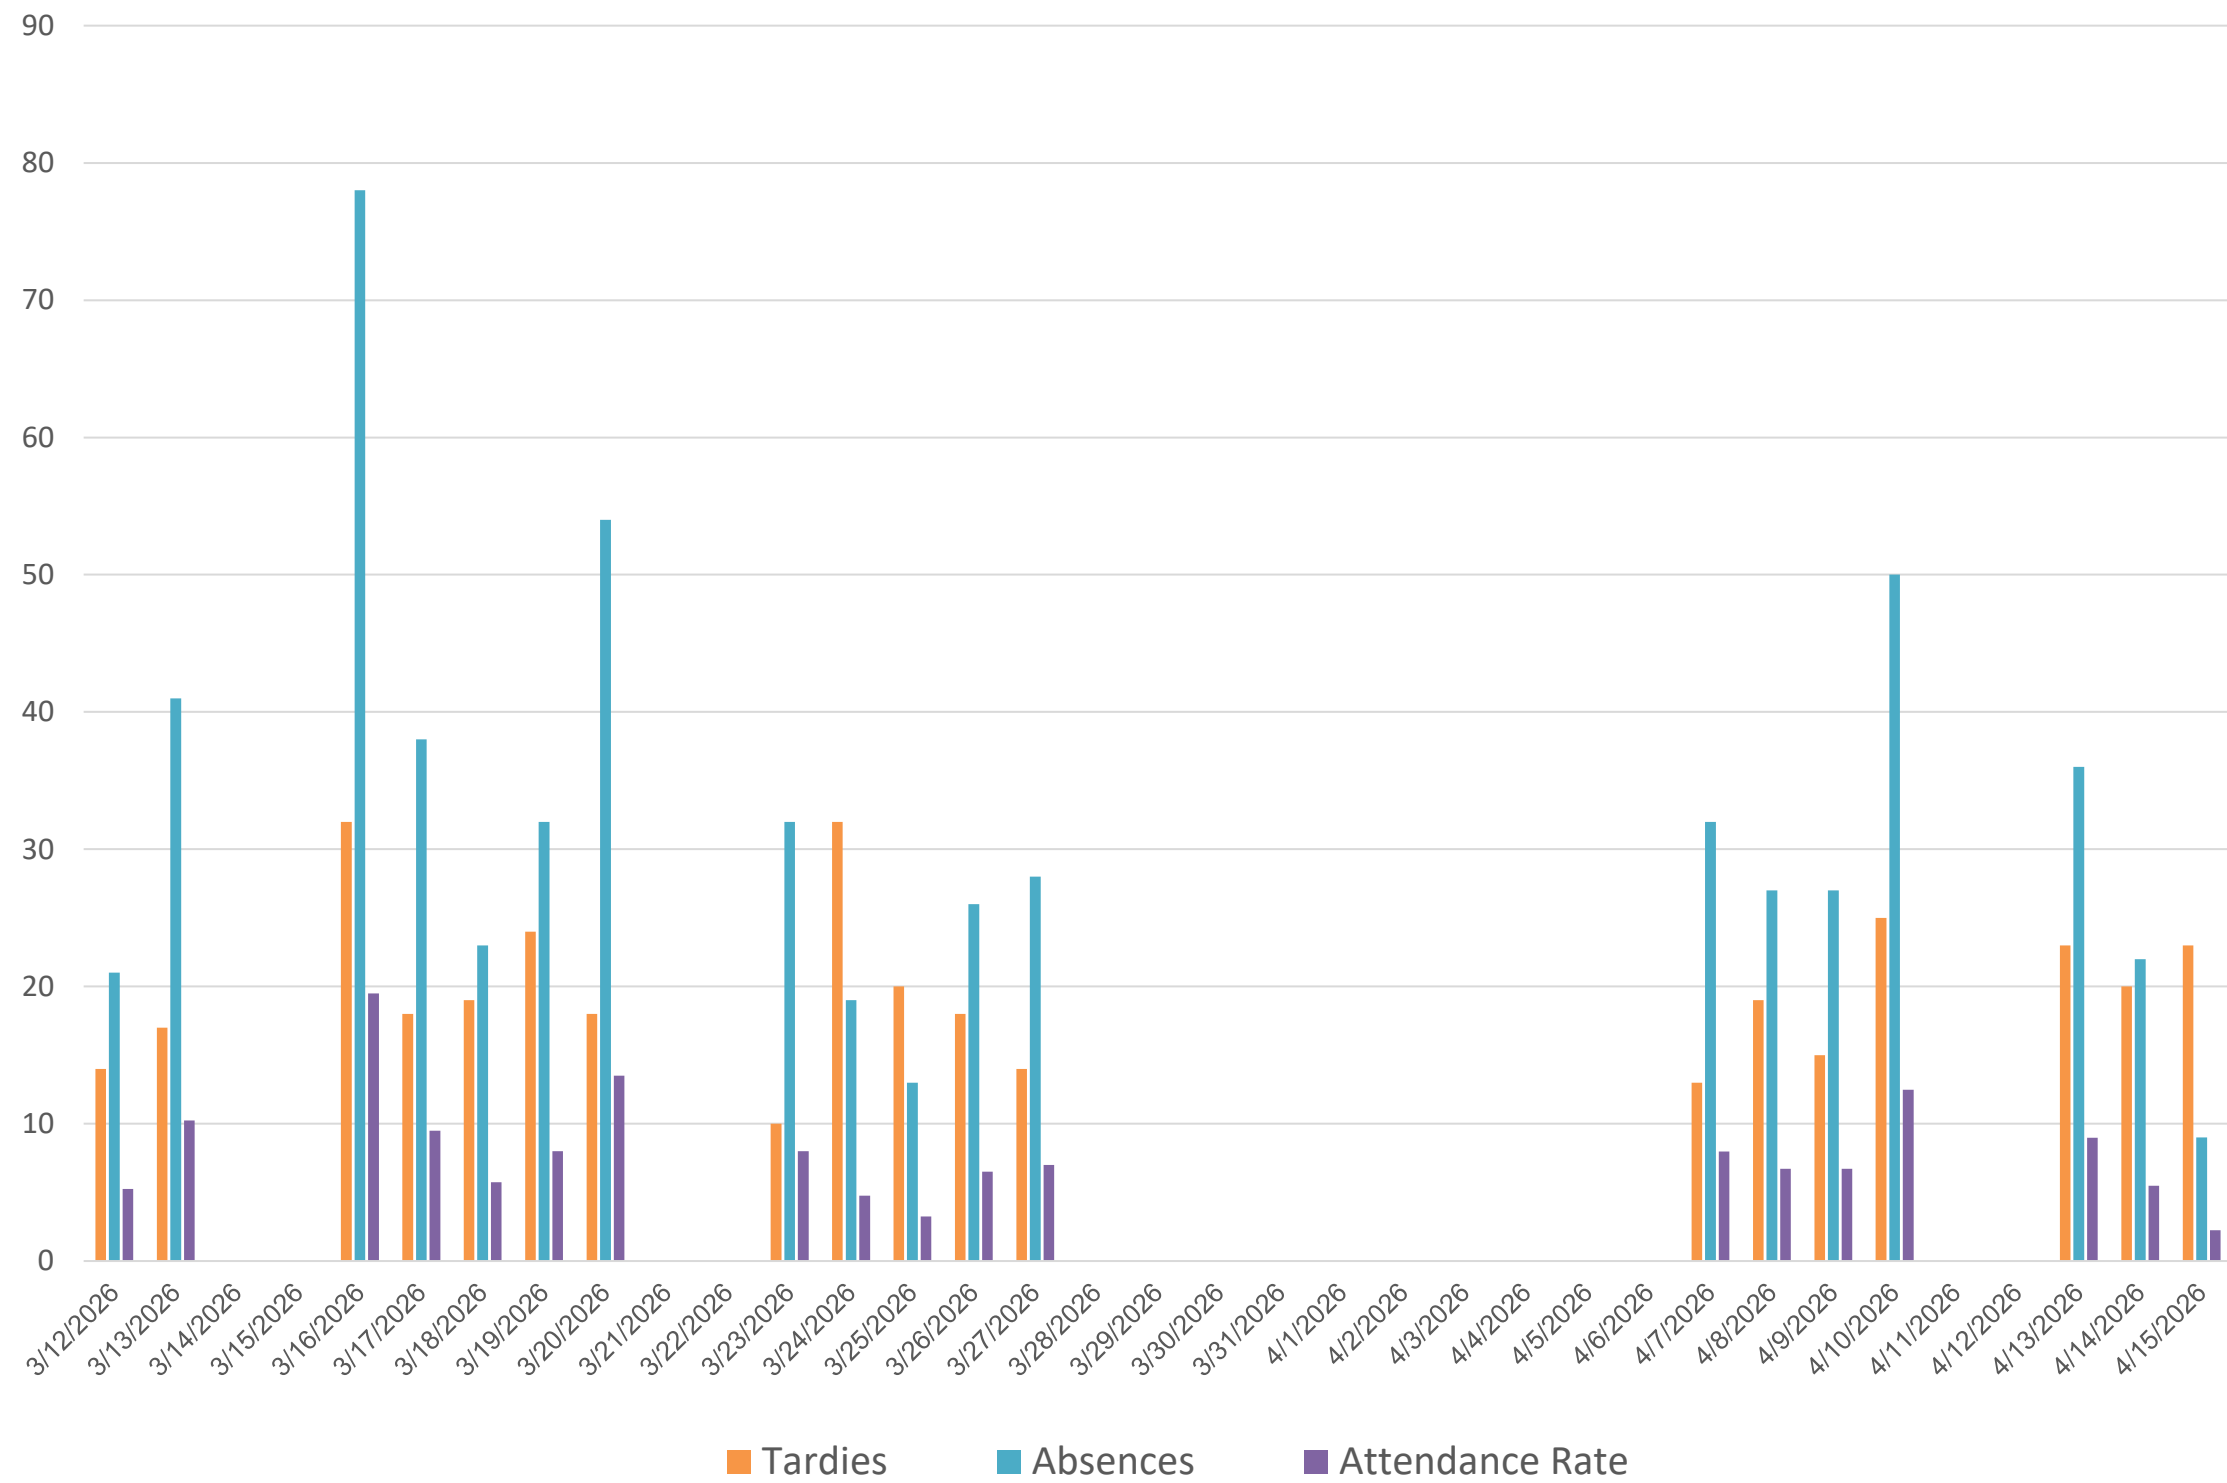

SUPERINTENDENT DASHBOARD STUDENT ATTENDANCE

Board of Education Meeting
Keeneyville School District 20

April 23, 2026

GREENBROOK SCHOOL STUDENT ATTENDANCE

MARCH 12 – APRIL 15, 2026

GREENBROOK STUDENT ATTENDANCE

Date	Tardy	Absent	Attendance Rate
3/12/2026	14	21	5.25
3/13/2026	17	41	10.25
3/16/2026	32	78	19.50
3/17/2026	18	38	9.50
3/18/2026	19	23	5.75
3/19/2026	24	32	8.0
3/20/2026	18	54	13.50
3/23/2026	10	32	8.0
3/24/2026	32	19	4.75
3/25/2026	20	13	3.25
3/26/2026	18	26	6.50
3/27/2026	14	28	7.0
4/7/2026	13	32	7.98
4/8/2026	19	27	6.73
4/9/2026	15	27	6.73
4/10/2026	25	50	12.47
4/13/2026	23	36	8.98
4/14/2026	20	22	5.49
4/15/2026	23	9	2.24

WATERBURY SCHOOL STUDENT ATTENDANCE

MARCH 12 – APRIL 15, 2026

WATERBURY STUDENT ATTENDANCE

Date	Tardy	Absent	Attendance Rate
3/12/2026	21	24	5.76
3/13/2026	20	41	9.83
3/16/2026	26	52	12.47
3/17/2026	30	27	6.47
3/18/2026	29	28	6.71
3/19/2026	19	29	6.95
3/20/2026	6	53	12.71
3/23/2026	16	40	9.59
3/24/2026	23	26	6.24
3/25/2026	19	24	5.76
3/26/2026	23	25	6.00
3/27/2026	9	46	11.03
4/7/2026	10	35	8.39
4/8/2026	21	28	6.71
4/9/2026	21	22	5.28
4/10/2026	24	27	6.47
4/13/2026	19	32	7.67
4/14/2026	19	26	6.24
4/15/2026	31	25	6.00

SUPERINTENDENT DASHBOARD

STAFF ATTENDANCE
BOARD OF EDUCATION MEETING

APRIL 23, 2026

STAFF ATTENDANCE

MARCH 12 – APRIL 15, 2026

Absences by Day of the Week

Day of Week	Total
Monday	94
Tuesday	78
Wednesday	68
Thursday	92
Friday	102
Totals	434