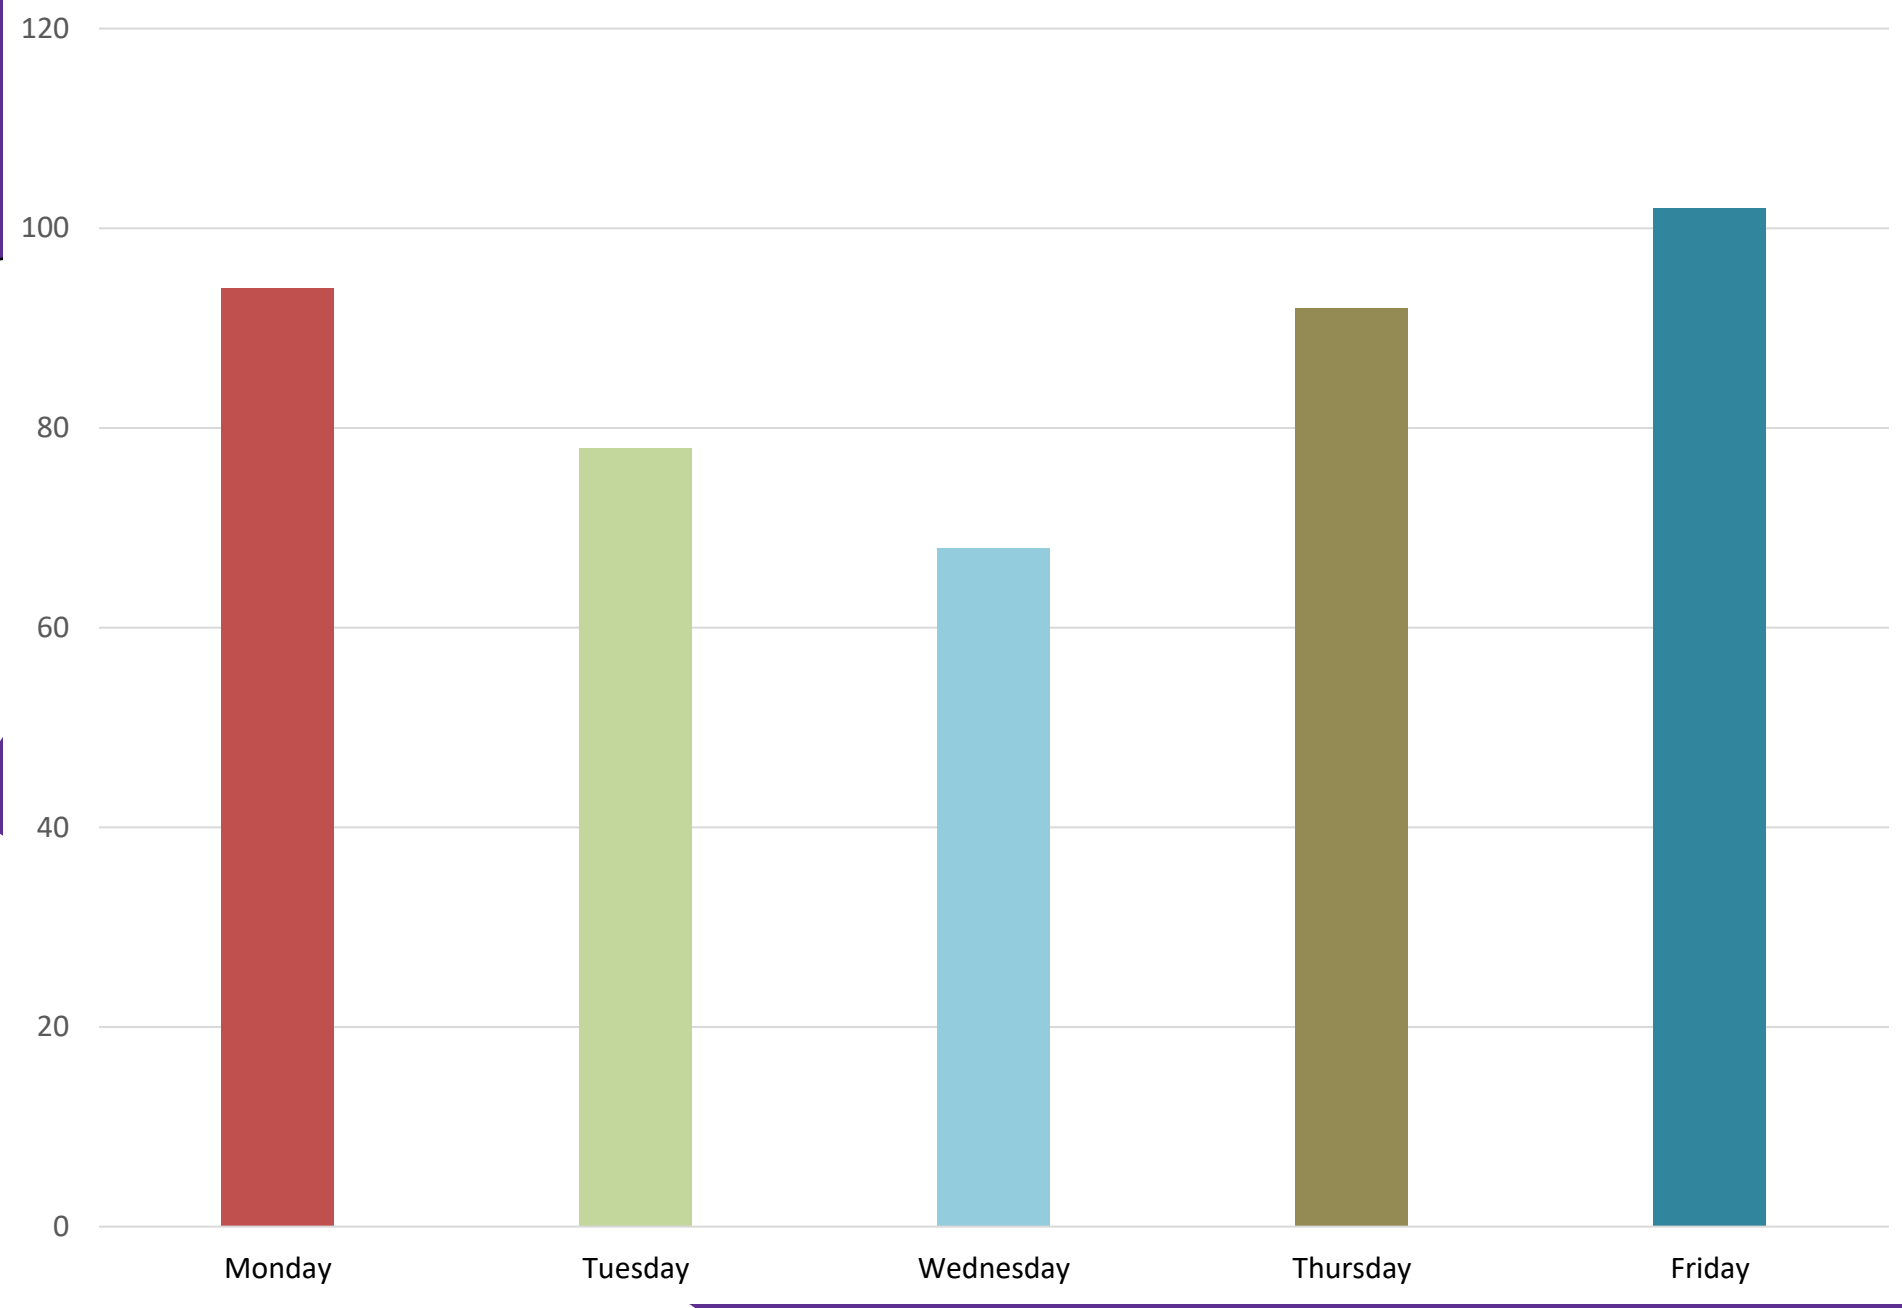

WATERBURY SCHOOL STUDENT ATTENDANCE

MARCH 12 – APRIL 15, 2026

WATERBURY STUDENT ATTENDANCE

Date	Tardy	Absent	Attendance Rate
3/12/2026	21	24	5.76
3/13/2026	20	41	9.83
3/16/2026	26	52	12.47
3/17/2026	30	27	6.47
3/18/2026	29	28	6.71
3/19/2026	19	29	6.95
3/20/2026	6	53	12.71
3/23/2026	16	40	9.59
3/24/2026	23	26	6.24
3/25/2026	19	24	5.76
3/26/2026	23	25	6.00
3/27/2026	9	46	11.03
4/7/2026	10	35	8.39
4/8/2026	21	28	6.71
4/9/2026	21	22	5.28
4/10/2026	24	27	6.47
4/13/2026	19	32	7.67
4/14/2026	19	26	6.24
4/15/2026	31	25	6.00

SPRING WOOD MIDDLE SCHOOL STUDENT ATTENDANCE

MARCH 12 – APRIL 15, 2026

SPRING WOOD MIDDLE SCHOOL STUDENT ATTENDANCE

Date	Tardy	Absent	Attendance Rate
3/12/2026	18	22	5.61
3/13/2026	20	26	6.63
3/16/2026	15	66	16.84
3/17/2026	10	19	4.85
3/18/2026	18	25	6.38
3/19/2026	9	27	6.89
3/20/2026	10	43	10.97
3/23/2026	13	25	6.38
3/24/2026	9	20	5.10
3/25/2026	11	23	5.87
3/26/2026	7	25	6.38
3/27/2026	18	38	9.69
4/7/2026	2	26	6.62
4/8/2026	12	24	6.11
4/9/2026	13	24	6.11
4/10/2026	15	28	7.12
4/13/2026	9	35	8.91
4/14/2026	13	19	4.83
4/15/2026	25	28	7.12

SUPERINTENDENT DASHBOARD

STAFF ATTENDANCE
BOARD OF EDUCATION MEETING

APRIL 23, 2026

STAFF ATTENDANCE

MARCH 12 – APRIL 15, 2026

Absences by Day of the Week

Day of Week	Total
Monday	94
Tuesday	78
Wednesday	68
Thursday	92
Friday	102
Totals	434

STAFF ATTENDANCE

MARCH 12 – APRIL 15, 2026

Day of the Week for March

Staff Attendance 2024-2026 by Month

Staff Absences by Employee

THANK YOU!