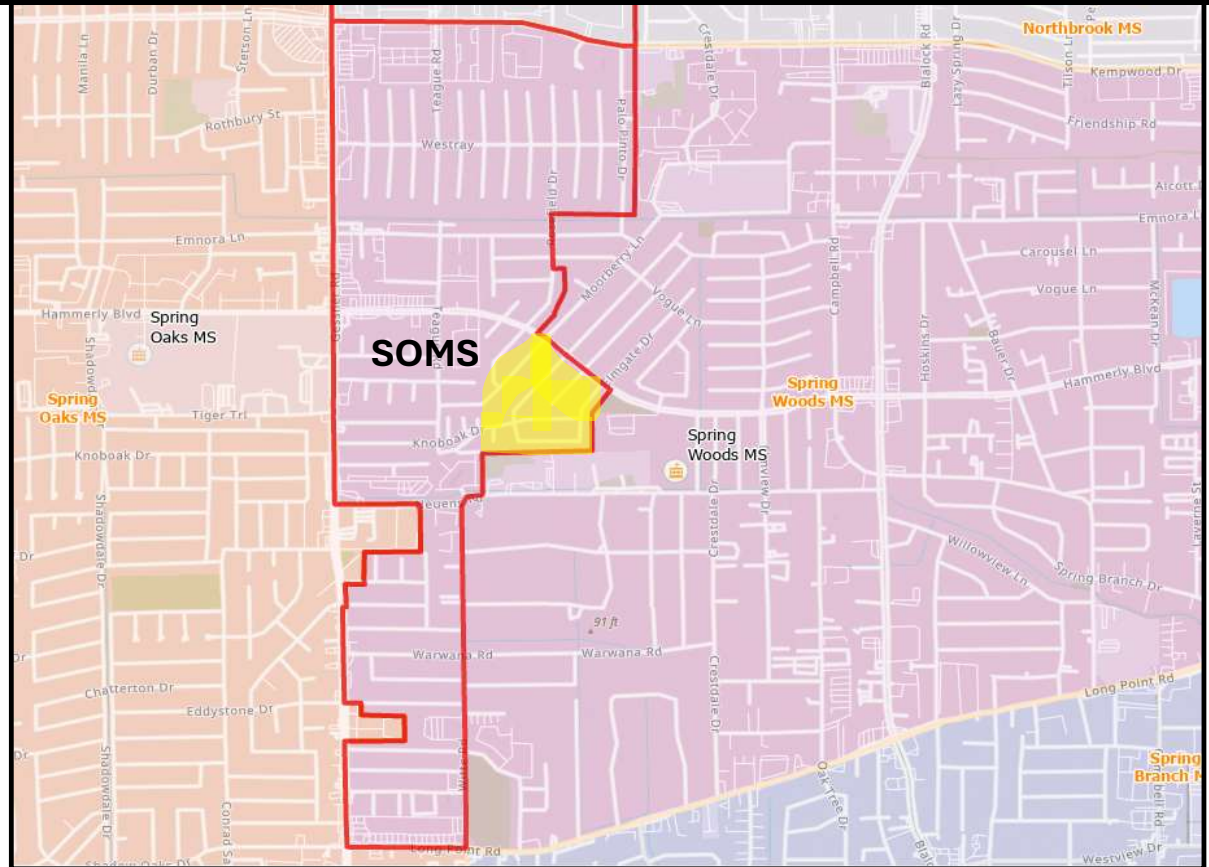

# Spring Woods Middle to Spring Oaks Middle Updated Proposed Boundary Change 5/11/26

## Boundary Change

N: 200

## Spring Oaks MS

(N= 200 from SWMS)

SOMS boundary would start north of Long Point Rd. between Gessner Rd. and Witte Rd.; boundary **would extend north to Hammerly**, mirroring the existing SWHS and NHS high school boundaries.

## Net Enrollment impact SOMS:

N: 22+200= +222

\*The yellow highlighted wording and the yellow highlighted area on the map reflect the proposed expanded SWMS to SOMS boundary change.