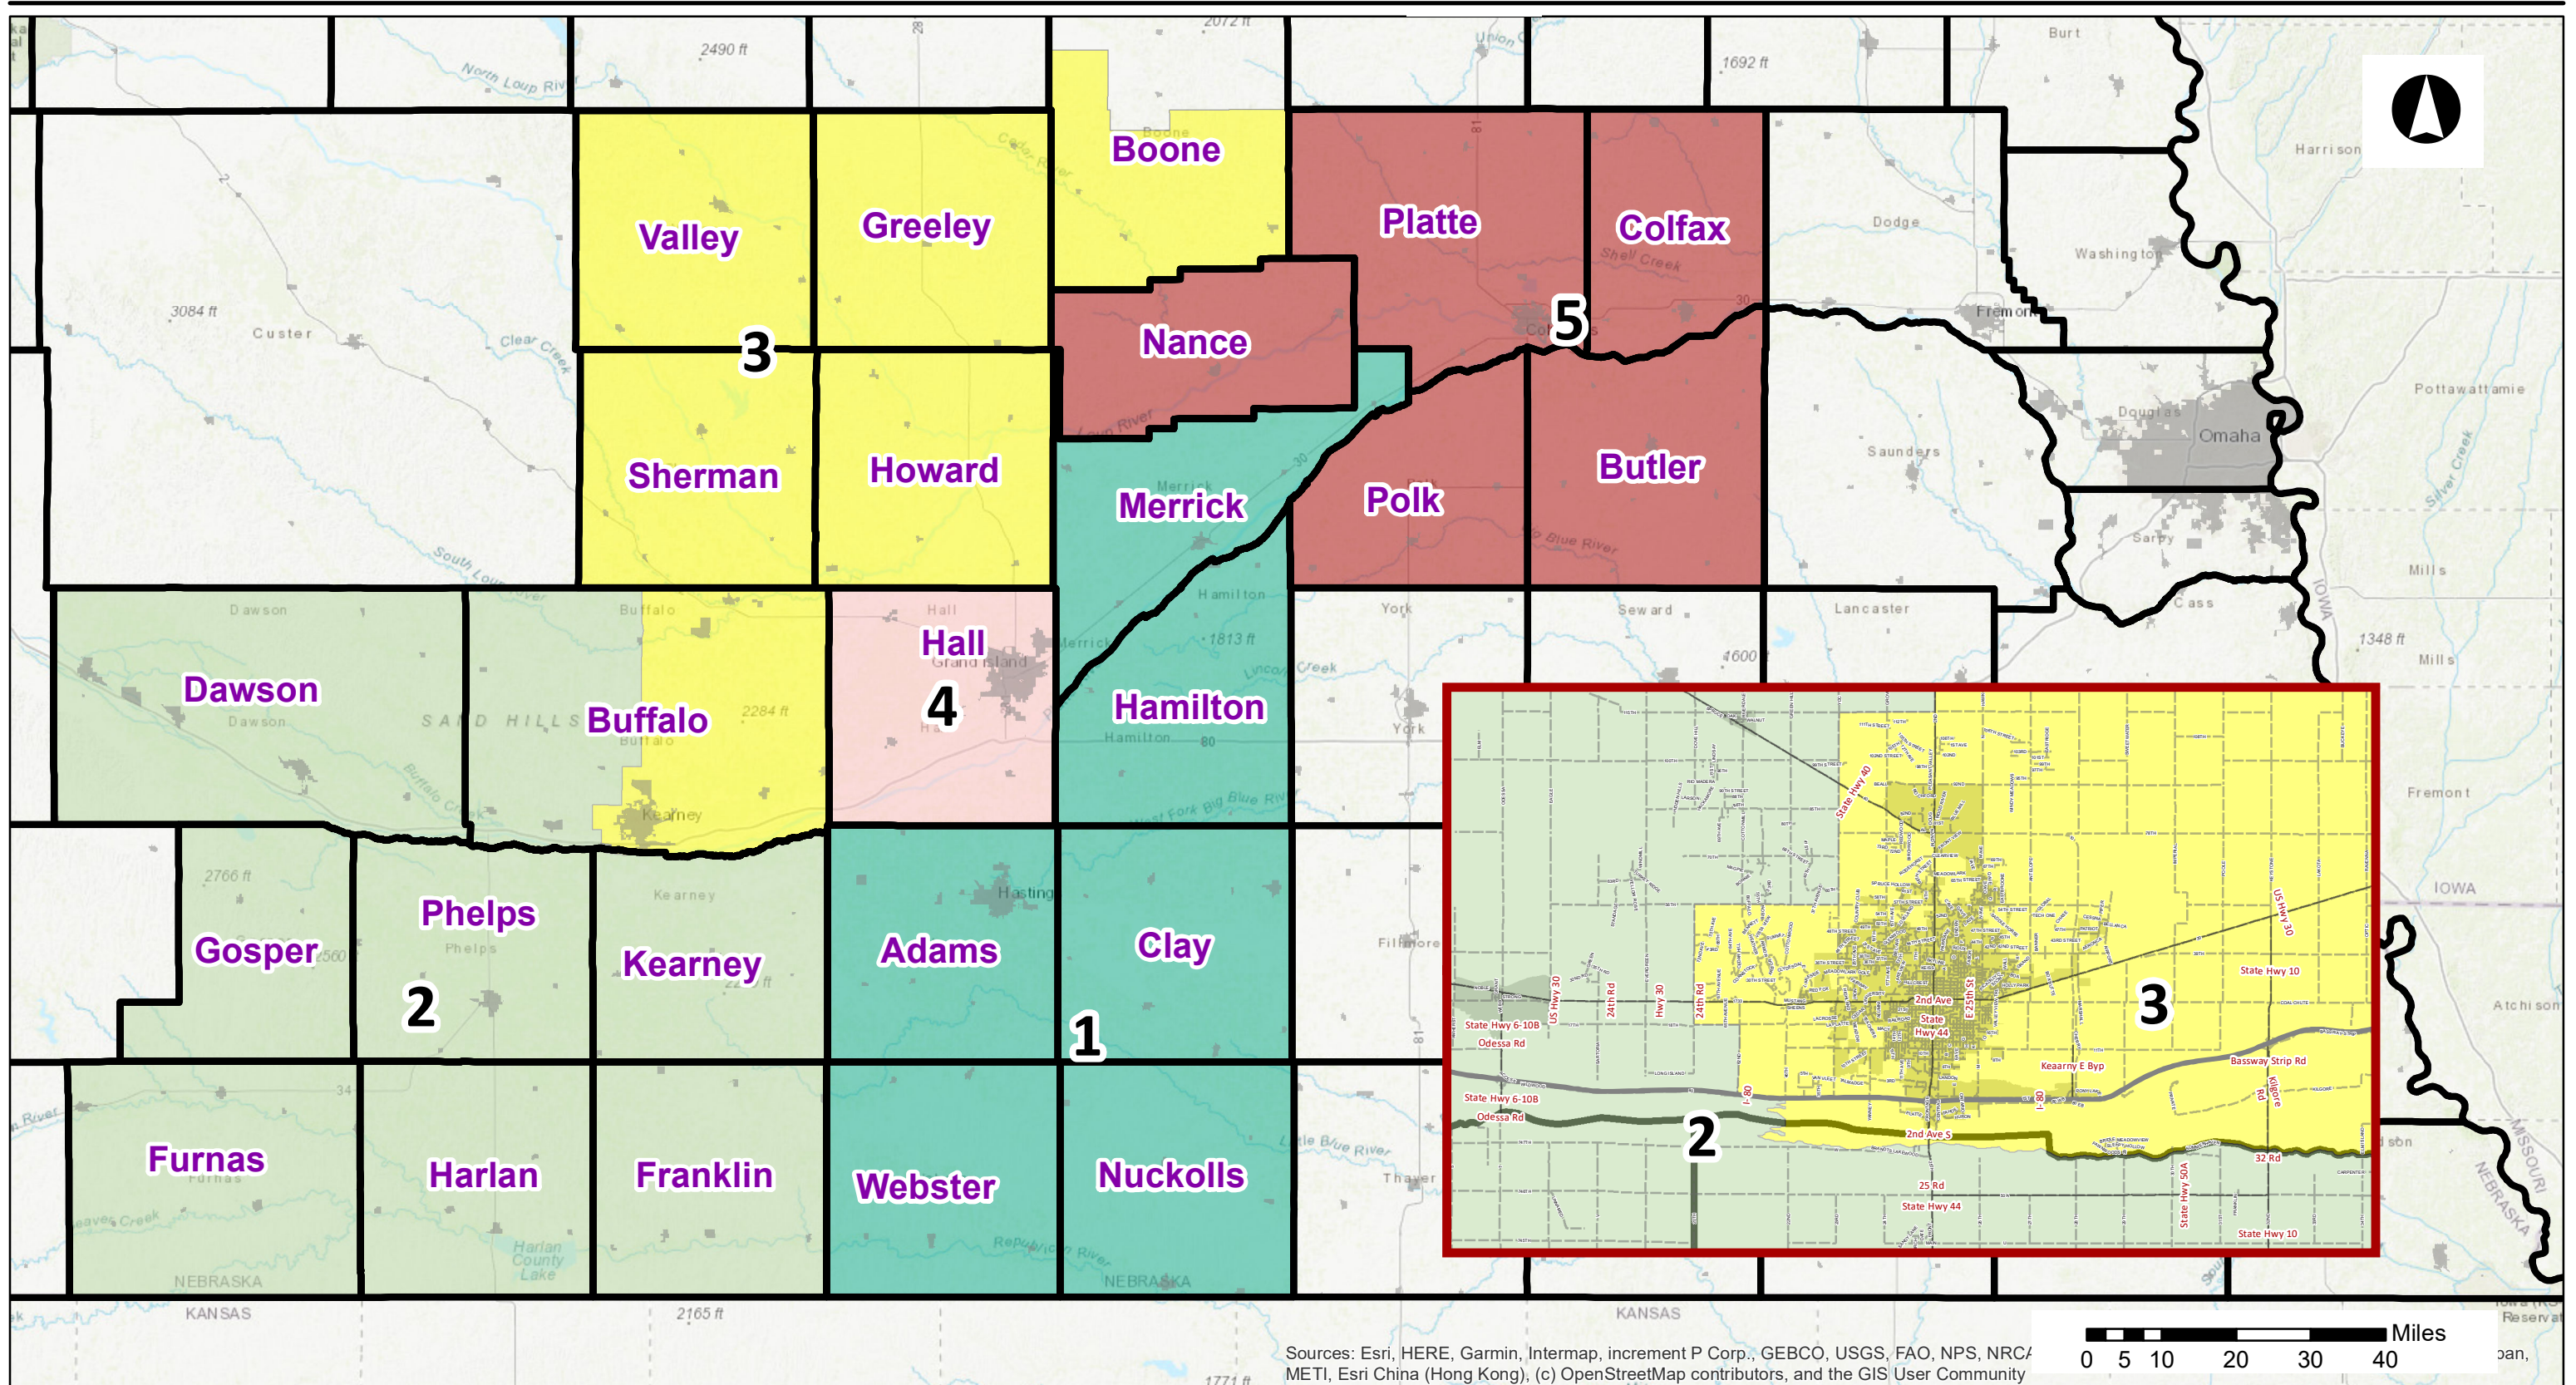

CENTRAL COMMUNITY COLLEGE

LEGEND | Districts 1 2 3 4 5

Sources: Esri, HERE, Garmin, Intermap, increment P Corp., GEBCO, USGS, FAO, NPS, NRC/METI, Esri China (Hong Kong), (c) OpenStreetMap contributors, and the GIS User Community

Central Community College District Description

District One

Adams County, Clay County, Hamilton County, Merrick County, Nuckolls County, and Webster County.

District Two

Dawson County, Franklin County, Furnas County, Gosper County, Harlan County, Kearney County, Phelps County. Buffalo County - Precinct 16 is divided into two sections – West and East along State Hwy 10 – The West portion is District Two, Precinct 15, Precinct 19, Precinct 25, Precinct 26, and Precinct 28.

District Three

Boone County – Beaver Precinct, Boone Precinct, Cedar Precinct, Dublin-Bonanza Precinct, Southeast and Southwest Manchester Precinct, Part of North Manchester Precinct – An approx. area with a starting point of 220th Street & 280 Ave: South approx. 4.75 miles to a point that is approx. along State Street, East approx. eight miles to a point along 220 Ave, North to approx. 4.75 miles to a point approx. 0.4 miles north from the intersection of State Hwy 14 of 220 Ave, West returning to origin. Greeley County, Howard County, Sherman County, Valley County. Buffalo County - Precinct 16 is divided into two sections – West and East along State Hwy 10 – The East portion is District Three, Precinct 17, Precinct 20, Precinct 21, Precinct 22, Precinct 24, Precinct 27, Precinct 29, Precinct 1, Precinct 2, Precinct 3, Precinct 4, Precinct 5, Precinct 6, Precinct 7, Precinct 8, Precinct 9, Precinct 10, Precinct 11, Precinct 12, Precinct 13, Precinct 14, and Precinct 23.

District Four

Hall County.

District Five

Butler County, Colfax County, Nance County, Platte County, and Polk County.