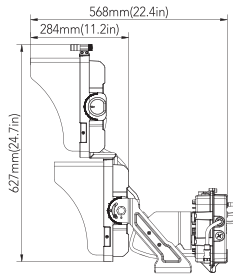

## Dimension

unit: mm/inch

### Small Size: 600W

### Large Size: 1200W