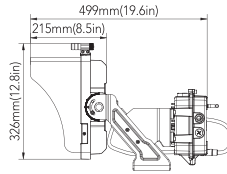

## Dimension

unit: mm/inch

### Small Size: 600W