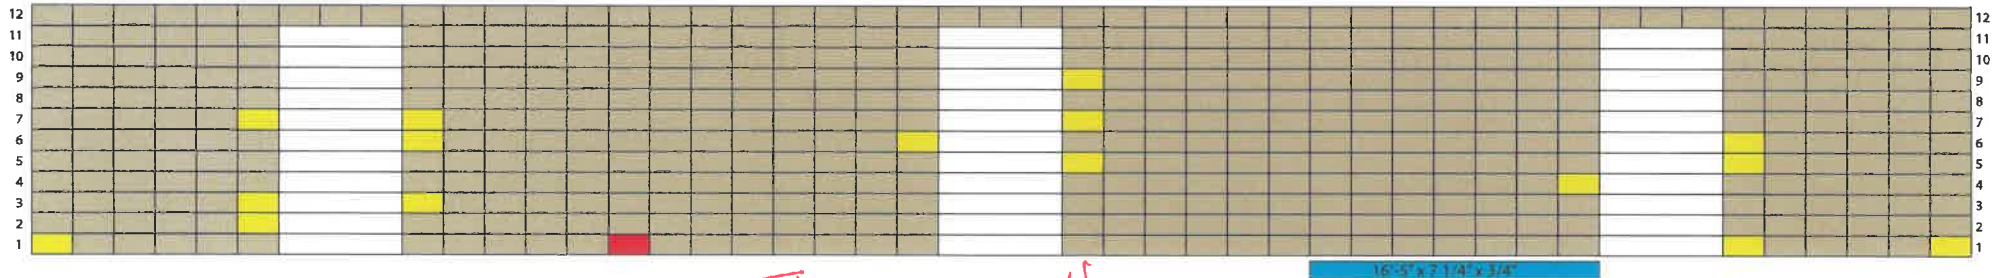

Cowherd Middle School - MPR Gymnasium  
 Aurora, IL  
 1.14.26

(140 seats)

- 9x Left end caps 7x Right end caps
- 14x Damaged Blue Seat Modules →
- 30x Damaged Orange Seat Modules →

Days of work

TAKE out half of Bleachers To  
 Repair & put Back

Cowherd Middle School - Main/Small Gymnasium  
 Aurora, IL  
 1.14.26

*(11 Rows replaced → 66 Seats ordered)*

② ~~Left over~~ → - 10x Left end caps 6x Right end caps →

⑤ Left over

- 1x Damaged Seat Modules
- 1x Damaged Kick Board