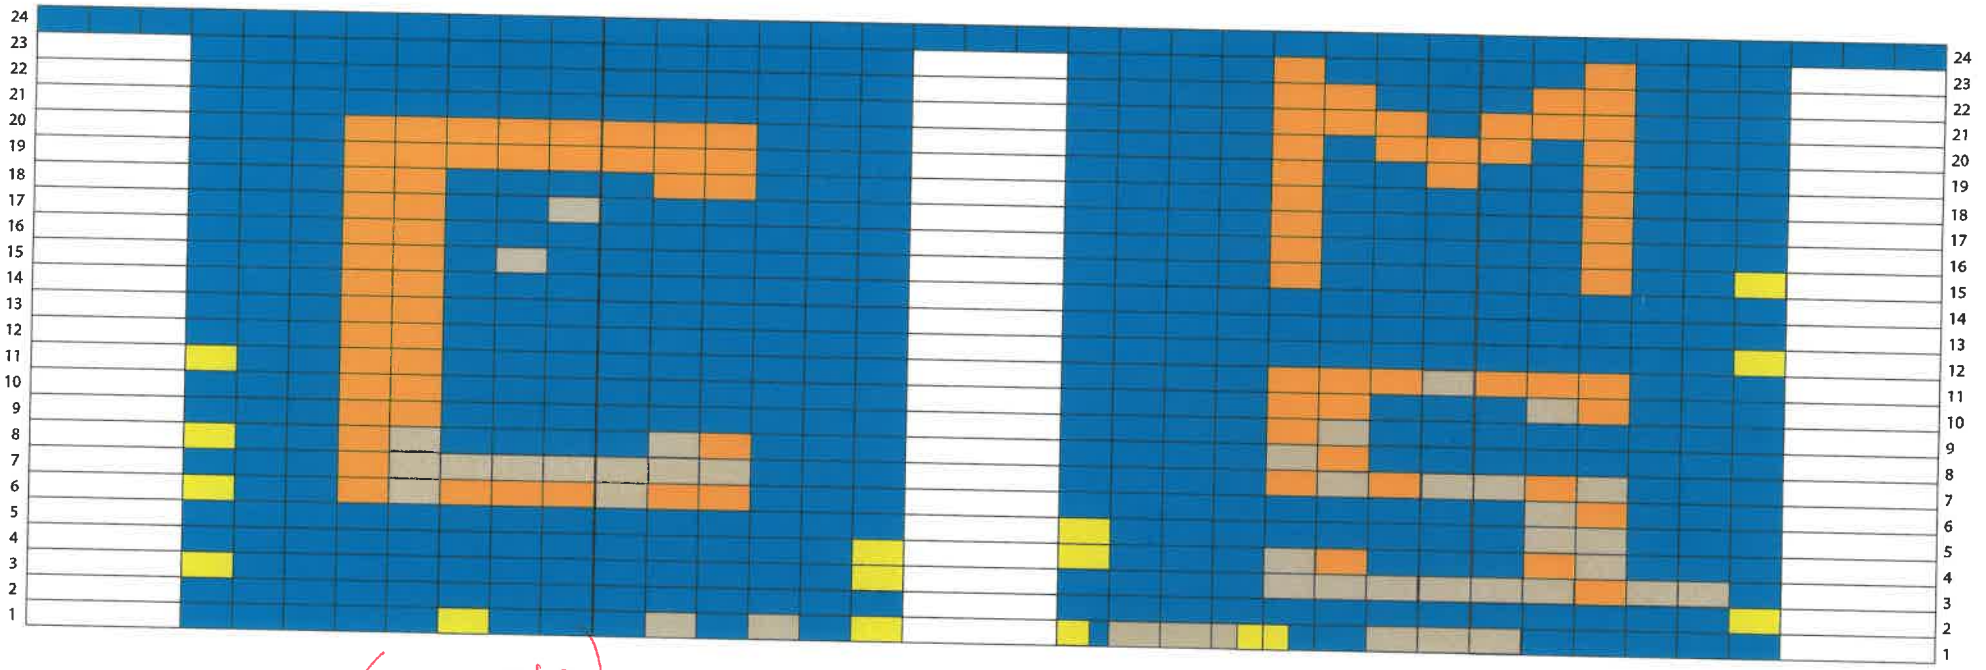

Cowherd Middle School - MPR Gymnasium  
 Aurora, IL  
 1.14.26

(140 seats)

- 9x Left end caps 7x Right end caps
- 14x Damaged Blue Seat Modules →
- 30x Damaged Orange Seat Modules →

Days of work

TAKE out half of Bleachers To  
 Repair & put Back

Cowherd Middle School - Main/Small Gymnasium  
 Aurora, IL  
 1.14.26

*(11 Rows replaced → 66 Seats ordered)*

② ~~Left over~~ → - 10x Left end caps 6x Right end caps →

⑤ Left over

- 1x Damaged Seat Modules
- 1x Damaged Kick Board