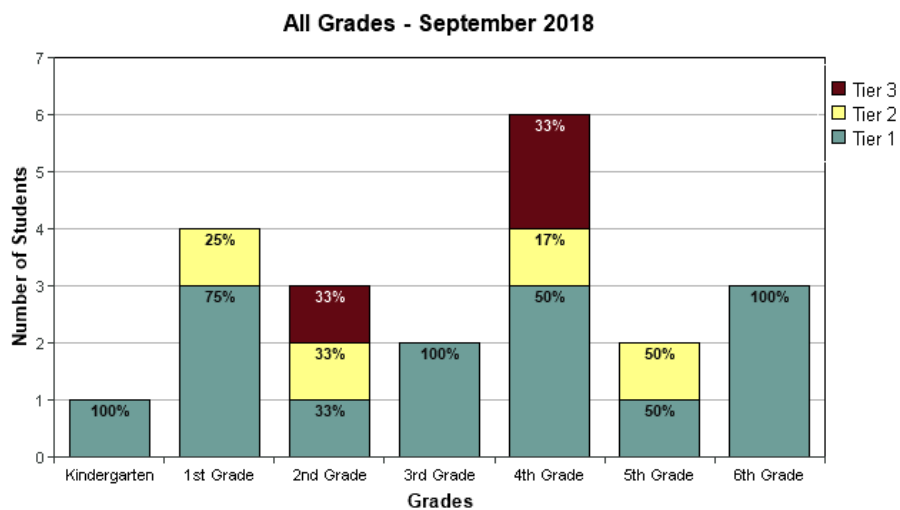

Babb Mustang Track Team

Progress Monitoring:

Star Math

Summary - Enterprise Tests

Teacher	Grade	SGP ^b (7 of 7 students) Median	Test Date	Average Scores (7 Students)			
				SS	GE	PR	NCE
Fenner K-2 Augare, Jennifer	2	51	Pretest	301	1.2	36	42.6
			Posttest	463	2.6	63	57.0
			Change	+162	+1.4	+27	+14.4

Pretest Test Date = 1st quarter

Posttest Test Date = 4th quarter

ISIP – These reports reflect the benchmark testing (September, January, May)

All Grades - January 2019

All Grades - May 2019

*Have a safe and Happy Summer!!
See you in August 😊*