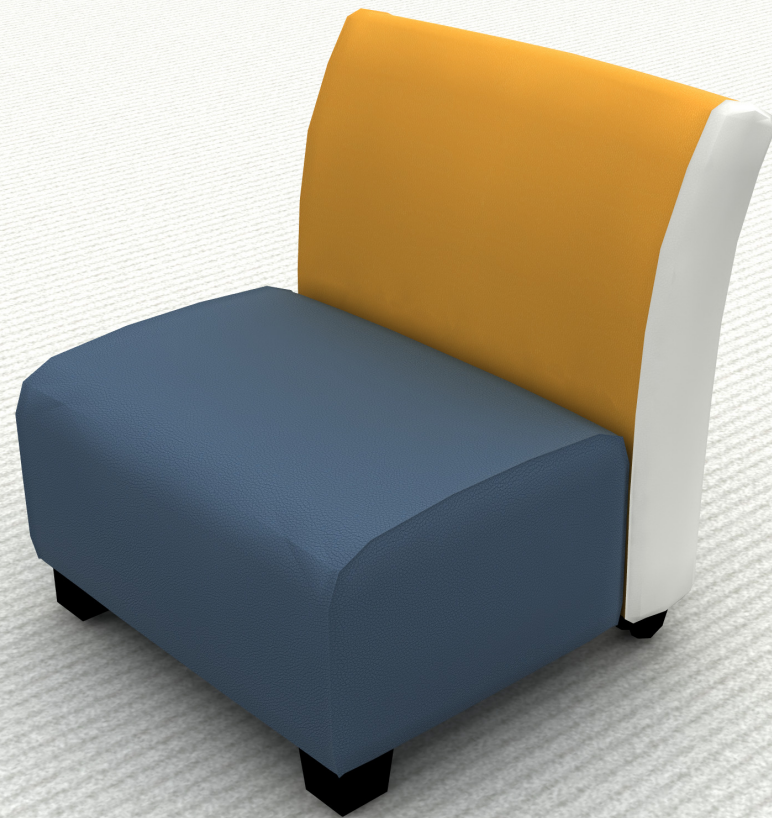

NOTE: BLUE DIMENSIONS SHOWN IN THE FURNITURE PLAN ARE FOR POWER LOCATION ON WALLS OR FLOOR BOXES RELATED TO FURNITURE.

Steelcase Jenny Chair

* Not Actual Color

Approved By:

Page

Steelcase Jenny Chair

*Not Actual Color

Approved By:

Page

Steelcase Jenny Chair

*Not Actual Color

Approved By:

Page