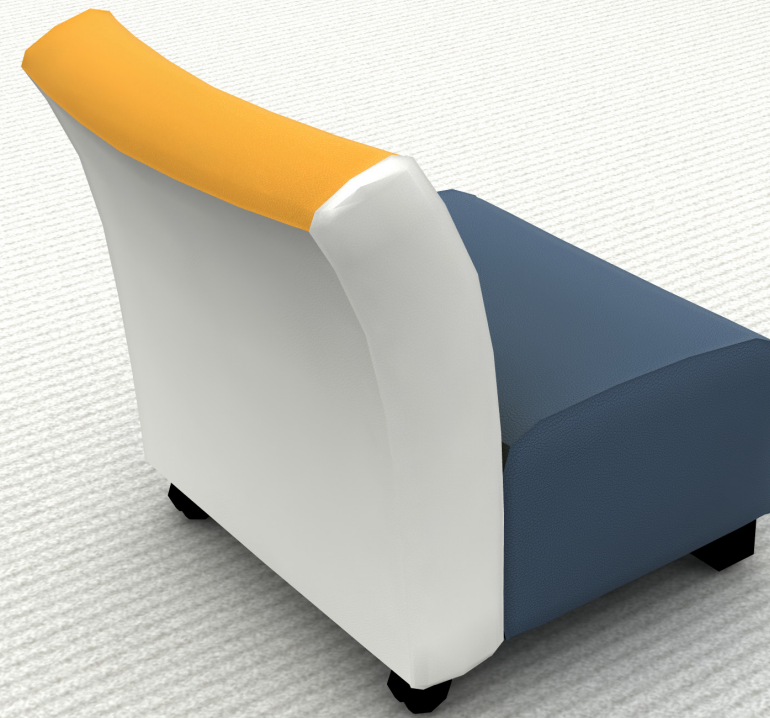

NOTE: BLUE DIMENSIONS SHOWN IN THE FURNITURE PLAN ARE FOR POWER LOCATION ON WALLS OR FLOOR BOXES RELATED TO FURNITURE.

Steelcase Jenny Chair

* Not Actual Color

Approved By:

Page

Steelcase Jenny Chair

*Not Actual Color

Approved By:

Page

Steelcase Jenny Chair

*Not Actual Color

Approved By:

Page